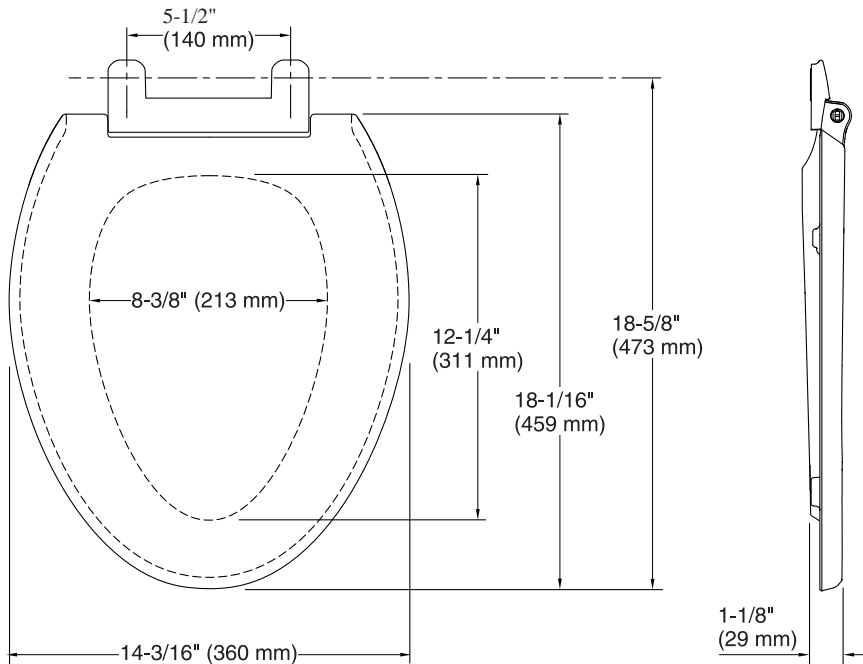

Technical Information

All product dimensions are nominal.

Seat shape type: Elongated
Seat front type: Closed-front
Seat-mounting holes: 5-1/2" (140 mm)

Notes

Install this product according to the installation guide.