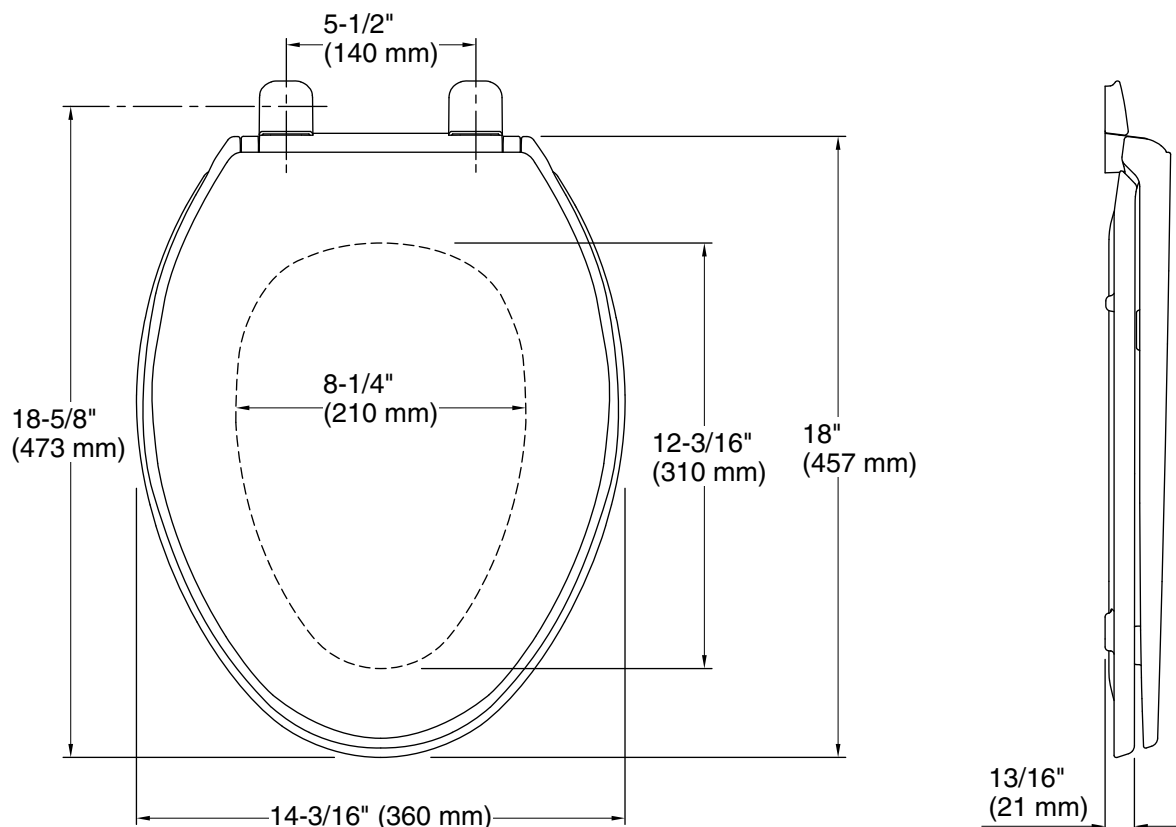

Color Code Description

	0	White
	96	Biscuit

Technical Information

All product dimensions are nominal.

Seat shape type: Elongated
Seat front type: Closed-front
Seat-mounting holes: 5-1/2" (140 mm)

Notes

Install this product according to the installation instructions.