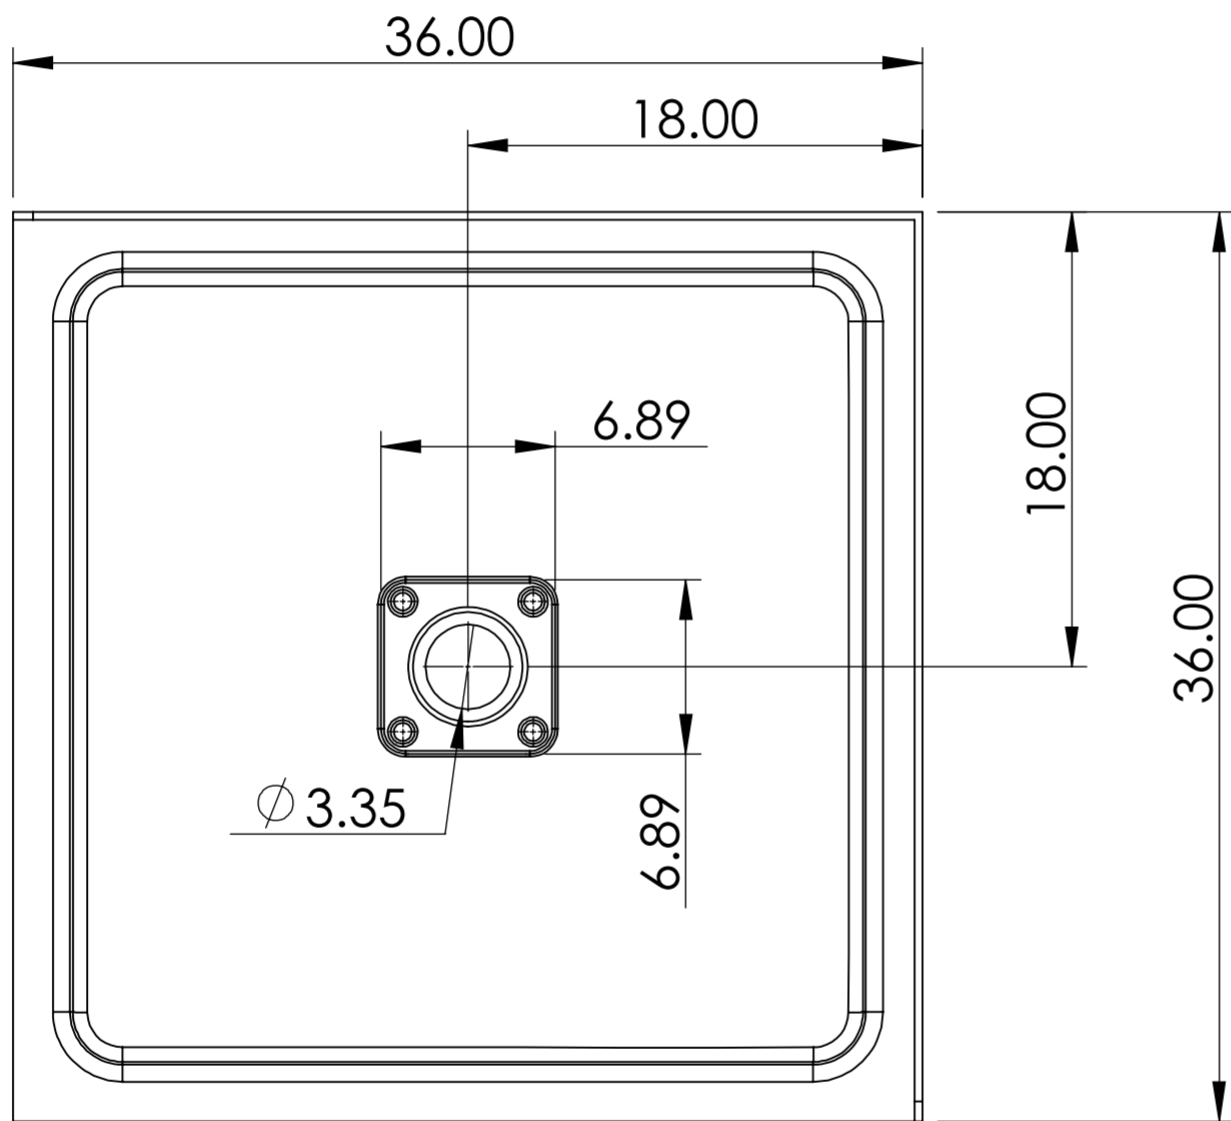

SB-AZ009WH

SHOWER BASE

DRAIN COVER