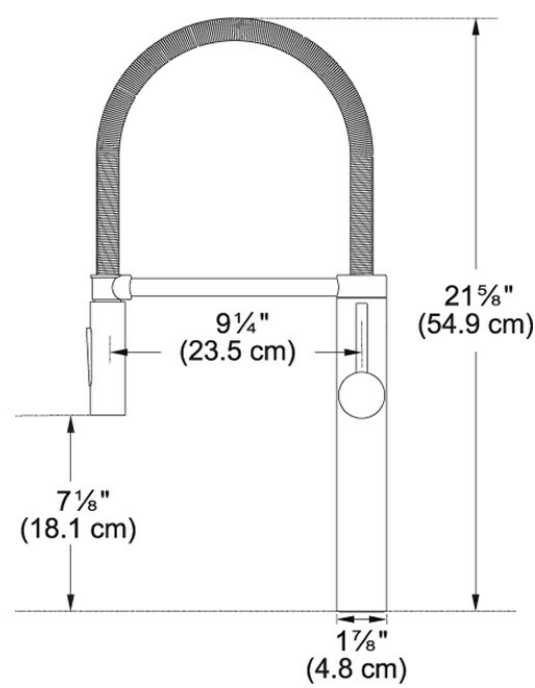

### Product Picture

### Technical Drawing

### Product Information

Version	SEMI-PRO XL
Spray Type	Full and Needle Spray
Faucet Operation	Side Lever
Flow Rate	1.75 gpm
Cartridge	35mm Ceramic Cartridge
Where to buy	Showroom
Countertop hole diameter	1 3/8"