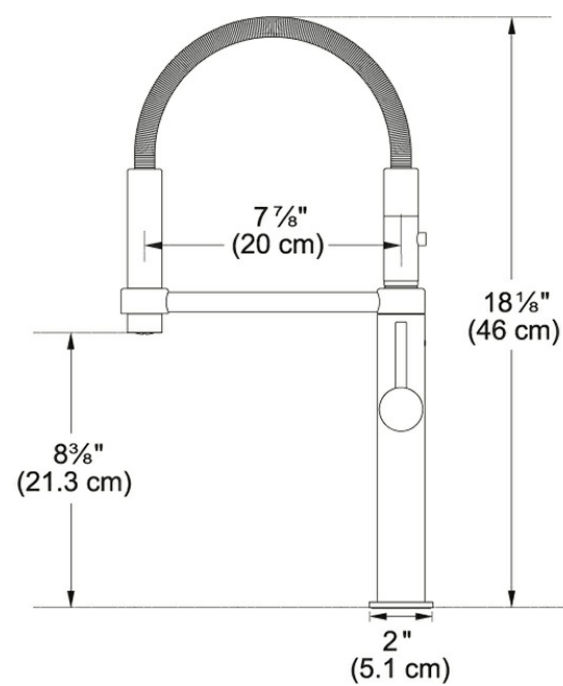

Product Picture

Technical Drawing

Product Information

Version	Semi Pro
Spray Type	Full and Needle Spray
Faucet Operation	Side Lever
Flow Rate	1.75 gpm
Cartridge	CERAMIC-DISCS--Ø-28
Where to buy	Showroom
Countertop hole diameter	1 3/8"