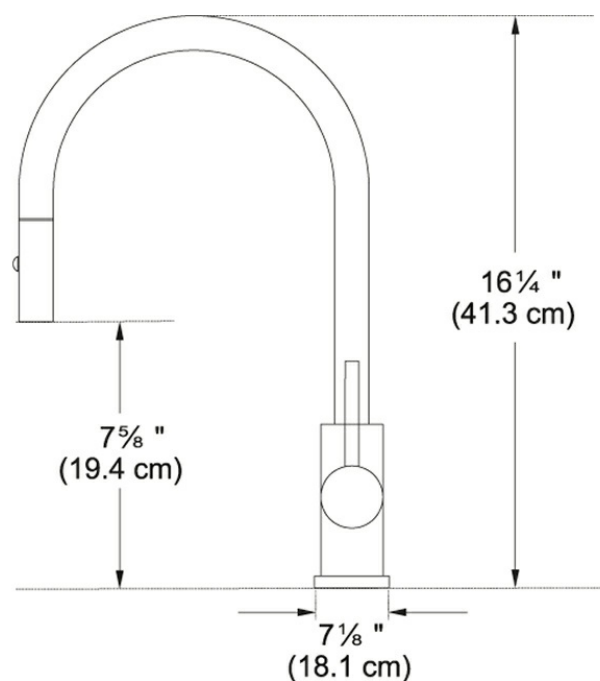

Cube FF3352 Stainless Steel

A modern and stylish choice for both your indoor and outdoor kitchen spaces, this CUBE faucet is approved for outdoor use and offers the 360-degree spout swivel and high-arch gooseneck spout design. Complement your kitchen sink with a Cube prep or bar sink and faucet for a stylish and consistent look throughout. The sleek steel finish of the classically modern Cube faucet provides the perfect complement to your workspace.

Product Picture

Technical Drawing

Product Information

Version	Professional
Spray Type	Full and Needle Spray
Faucet Operation	Side Lever
Flow Rate	1.75 gpm
Cartridge	35mm Ceramic Cartridge
Where to buy	Showroom
Countertop hole diameter	1 3/8"