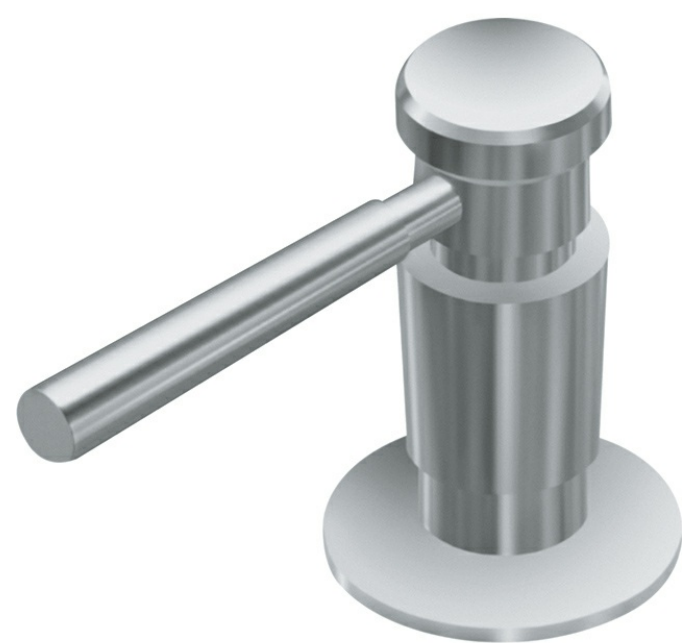

# Absinthe SD5280 Satin Nickel

## Product Picture

## General information

Countertop hole diameter	30-MM
--------------------------	-------