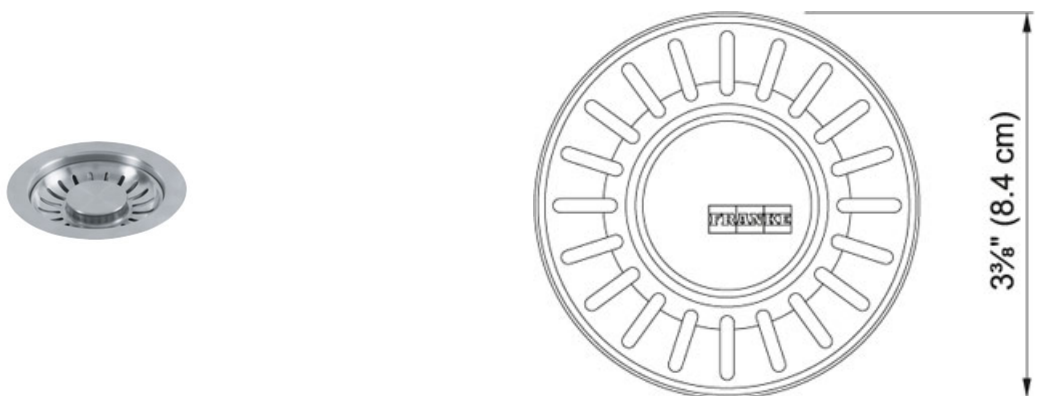

Accessory Sinks Strainer basket | 112.0344.505

FAMILY : **Accessories** | SERIES : **Accessory Sinks** | MODEL : **Strainer basket** | FINISH : **Satin Nickel**

TECHNICAL DATA

Waste Outlet Diameter	3 1/2"
-----------------------	--------
