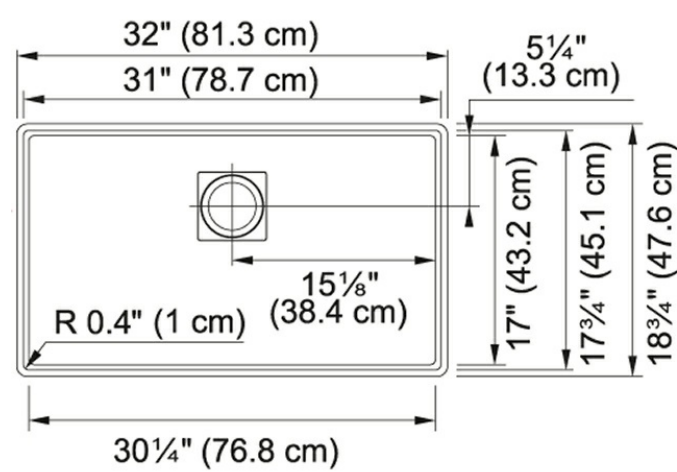

Product Picture

Product Dimensions

Length overall	32"
Width overall	18 3/4"
Length of large bowl	31"
Width of large bowl	17 3/4"
Depth of large bowl	9 1/2"
Minimum Cabinet Size	36"

Technical Drawing

General Information