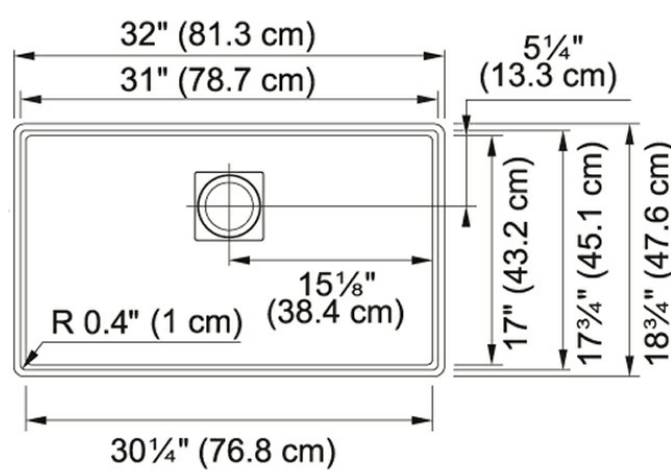

Product Picture

Technical Drawing

Product Dimensions

Length overall	32"
Width overall	18 3/4"
Length of large bowl	31"
Width of large bowl	17 3/4"
Depth of large bowl	9 1/2"
Minimum Cabinet Size	36"

General Information