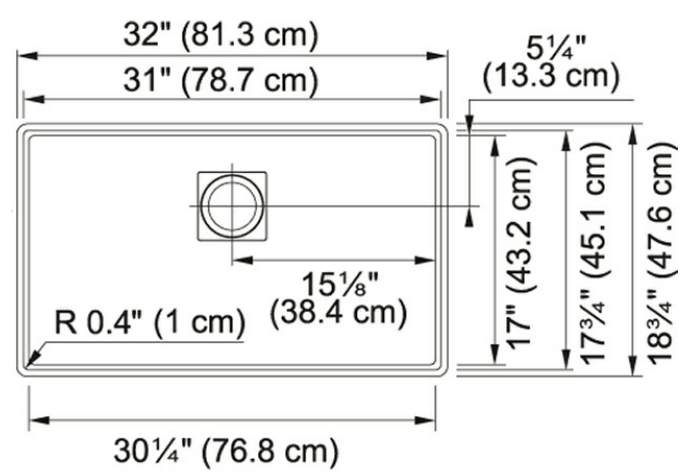

### Technical Drawing

### Product Dimensions

Length overall	32"
Width overall	18 3/4"
Length of large bowl	31"
Width of large bowl	17 3/4"
Depth of large bowl	9 1/2"
Minimum Cabinet Size	36"