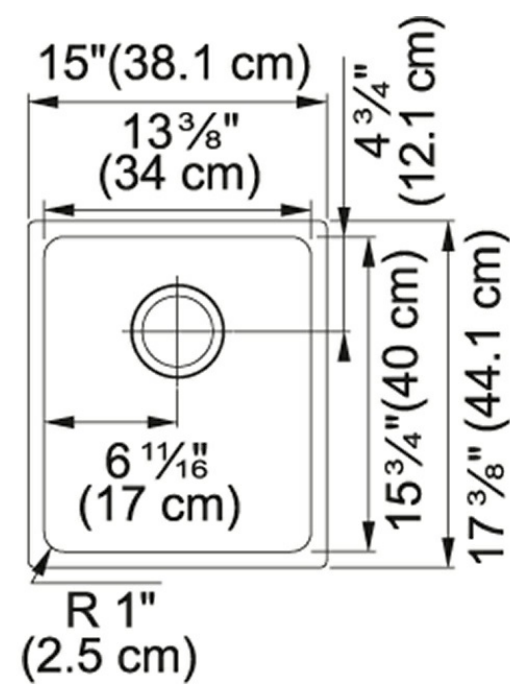

Kubus KBG11013STO Granite Storm

The Kubus Granite undermount sinks feature a modern geometric design.

Product Picture

Technical Drawing

Product Dimensions

Length overall	15"
Width overall	17 5/16"
Depth Overall	7 7/8"
Length of large bowl	13 3/8"
Width of large bowl	15 3/4"
Depth of large bowl	7 7/8"
Minimum Cabinet Size	18"

General Information

Type of Material	Granite
Number of Bowls	1
Where to buy	Showroom

Article Numbers

FUN#	125.0384.331
US Part Number	KBG11013STO