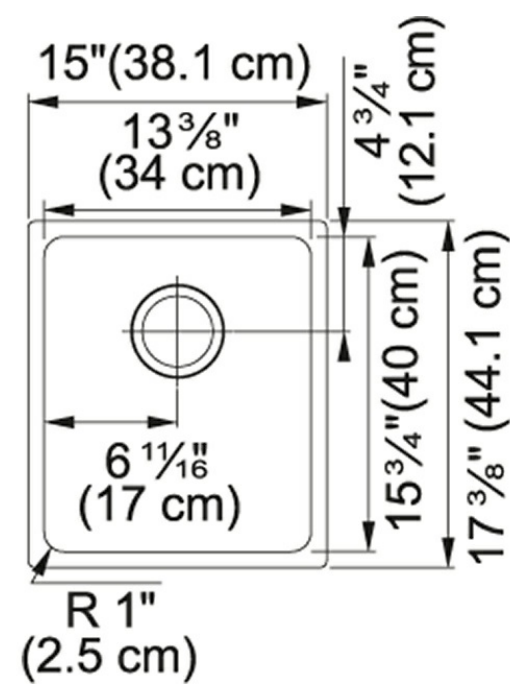

Kubus KBG11013MOC Granite Mocha

The Kubus Granite undermount sinks feature a modern geometric design.

Product Picture

Technical Drawing

Product Dimensions

Length overall	15"
Width overall	17 5/16"
Depth Overall	7 7/8"
Length of large bowl	13 3/8"
Width of large bowl	15 3/4"
Depth of large bowl	7 7/8"
Minimum Cabinet Size	18"

General Information

Type of Material	Granite
Number of Bowls	1
Where to buy	Showroom

Article Numbers

FUN#	125.0384.329
US Part Number	KBG11013MOC