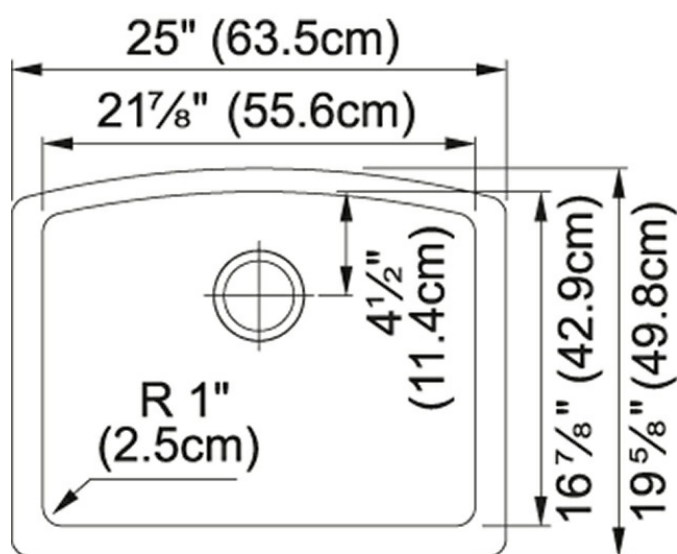

Ellipse ELG11022STO Granite Storm

Extreme durability meets efficient design in the Ellipse Granite series.

Product Picture

Technical Drawing

Product Dimensions

Minimum Cabinet Size	27"
----------------------	-----

General Information

Type of Material	Granite
Number of Bowls	1

Article Numbers

FUN#	125.0384.305
US Part Number	ELG11022STO