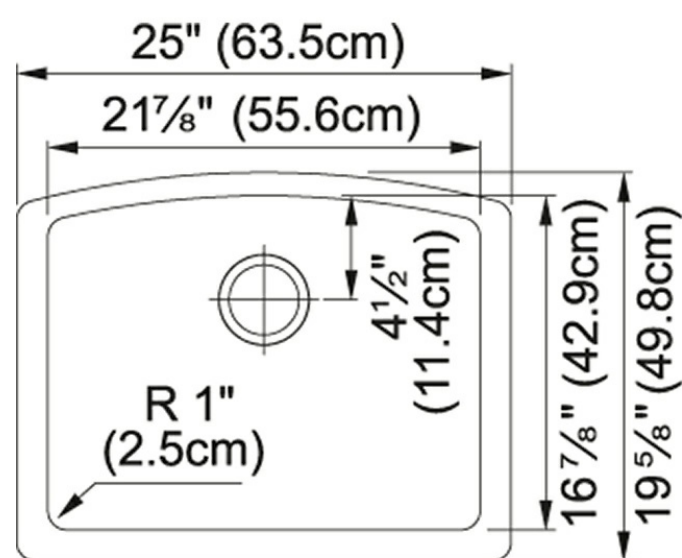

Ellipse ELG11022SHG Granite Shadow Grey

Extreme durability meets efficient design in the Ellipse Granite series.

Product Picture

Product Dimensions

Length overall	20 3/4"
Width overall	25"
Depth Overall	9"
Length of large bowl	16 7/8"
Width of large bowl	21 7/8"
Depth of large bowl	9"
Minimum Cabinet Size	30"

Technical Drawing

General Information

Number of Bowls	1
Cut-Out Template	Yes
Where to buy	Showroom

Article Numbers

FUN#	125.0491.518
US Part Number	ELG11022SHG