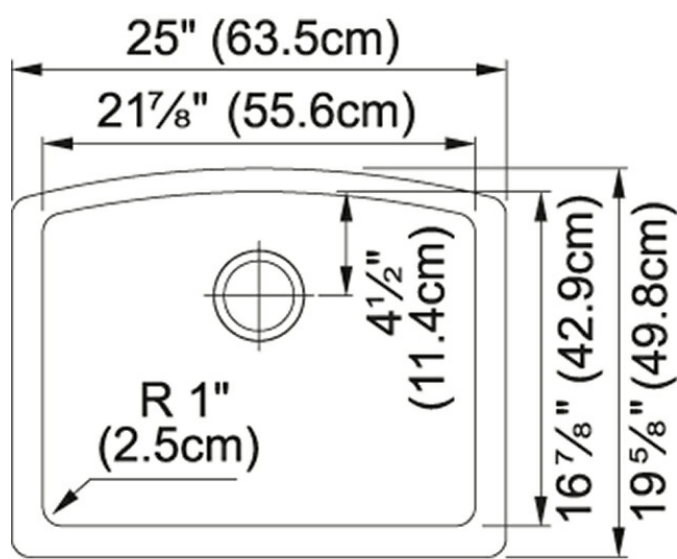

Ellipse ELG11022OYS Granite Oyster

Extreme durability meets efficient design in the Ellipse Granite series.

Product Picture

Technical Drawing

Product Dimensions

Minimum Cabinet Size	27"
----------------------	-----

General Information

Type of Material	Granite
Number of Bowls	1

Article Numbers

FUN#	125.0384.306
US Part Number	ELG11022OYS