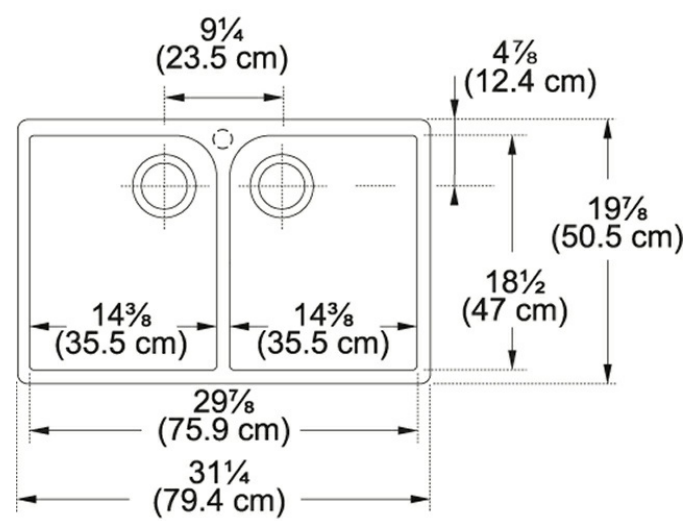

Technical Drawing

General Information

Type of Material	Fireclay
Number of Bowls	2
Faucet Hole	1
Installation Clips	No
Cut-Out Template	No
Where to buy	Showroom

Article Numbers

FUN#	130.0066.206
US Part Number	MHK720-31WH