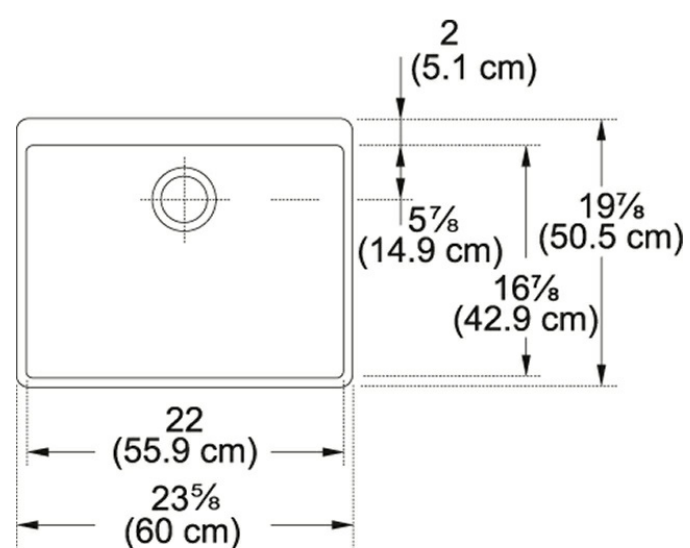

### Technical Drawing

### Product Dimensions

Length overall	23 5/8"
Width overall	19 7/8"
Depth Overall	7 7/8"
Length of large bowl	22"
Width of large bowl	16 7/8"
Depth of large bowl	7 1/8"
Minimum Cabinet Size	27"