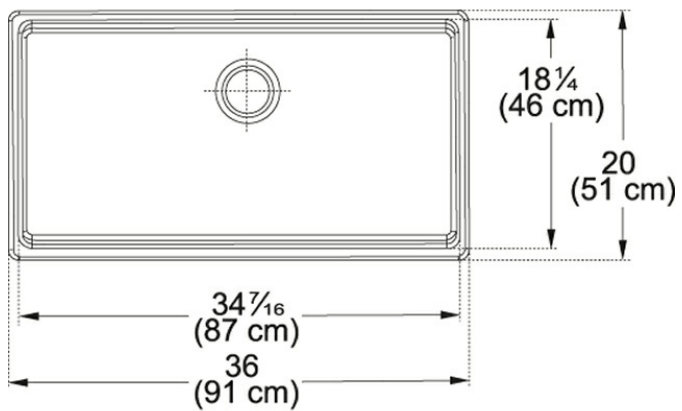

Product Picture

Product Dimensions

Length overall	36"
Width overall	20"
Length of large bowl	34 7/16"
Width of large bowl	18 1/4"
Depth of large bowl	9 3/16"
Minimum Cabinet Size	36"

Technical Drawing

General Information