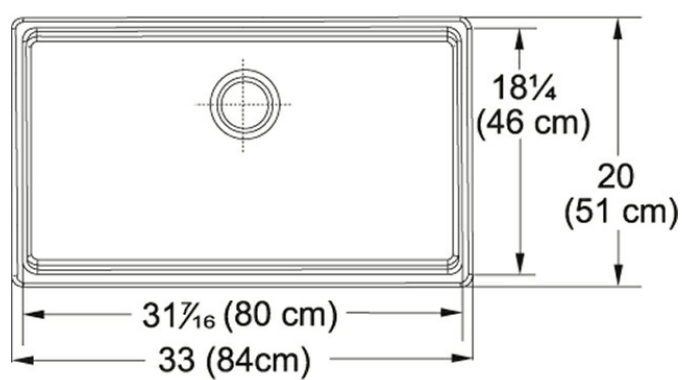

Product Picture

Product Dimensions

Length overall	33"
Width overall	20"
Length of large bowl	31 7/16"
Width of large bowl	18 1/4"
Depth of large bowl	9 3/16"
Minimum Cabinet Size	33"

Technical Drawing

General Information