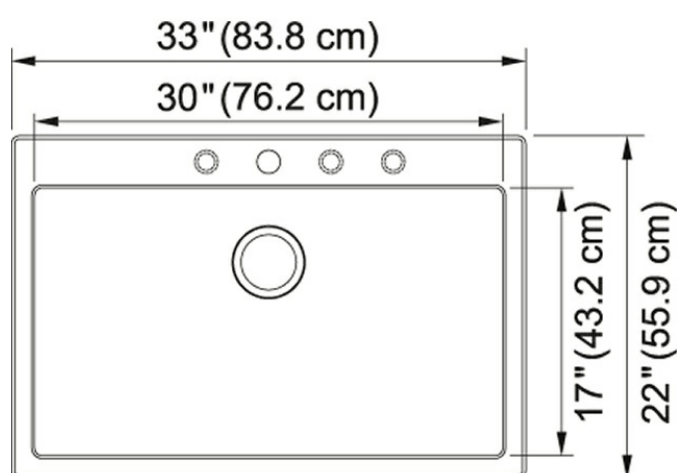

Product Picture

Product Dimensions

Length overall	33"
Width overall	22"
Depth Overall	9"
Length of large bowl	30"
Width of large bowl	17 1/4"
Depth of large bowl	9"
Minimum Cabinet Size	36"

Technical Drawing