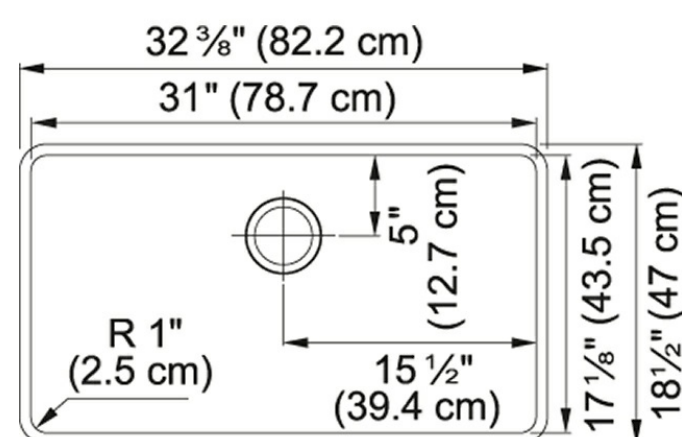

Product Picture

Product Dimensions

Length overall	32"
Width overall	18 3/4"
Depth Overall	9 1/2"
Length of large bowl	31"
Width of large bowl	17 3/4"
Depth of large bowl	9 1/2"
Minimum Cabinet Size	36"

Technical Drawing