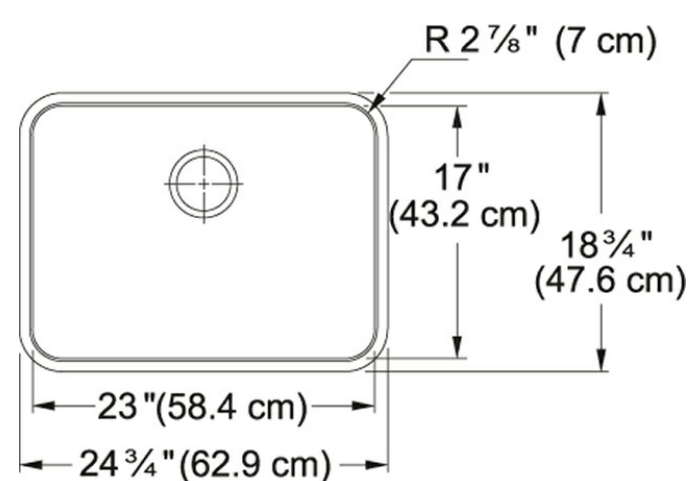

### Technical Drawing

### Product Dimensions

Length overall	24 3/4"
Width overall	18 3/4"
Length of large bowl	23"
Width of large bowl	17"
Depth of large bowl	9"
Minimum Cabinet Size	30"

### General Information

Type of Material	18 Gauge Stainless Steel
Number of Bowls	1
Installation Clips	Yes
Cut-Out Template	Yes
Where to buy	Showroom