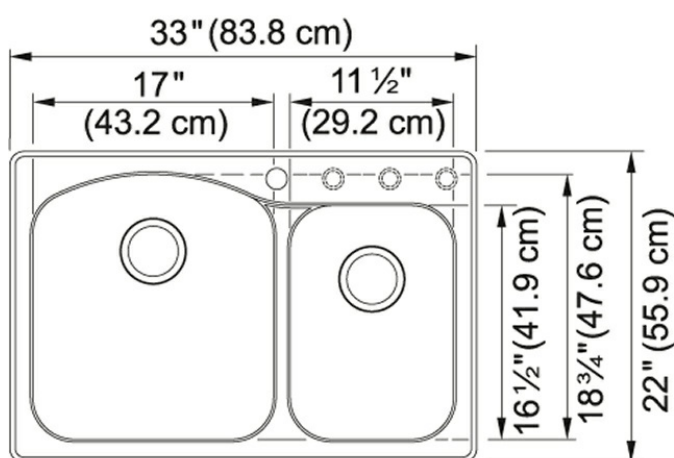

### Product Picture

### Technical Drawing

### Product Dimensions

Length overall	22"
Width overall	33"
Depth Overall	9"
Length of large bowl	17"
Width of large bowl	18 3/4"
Depth of large bowl	9"
Length of small bowl	16 1/2"
Width of small bowl	11 1/2"
Depth of small bowl	8"
Minimum Cabinet Size	36"