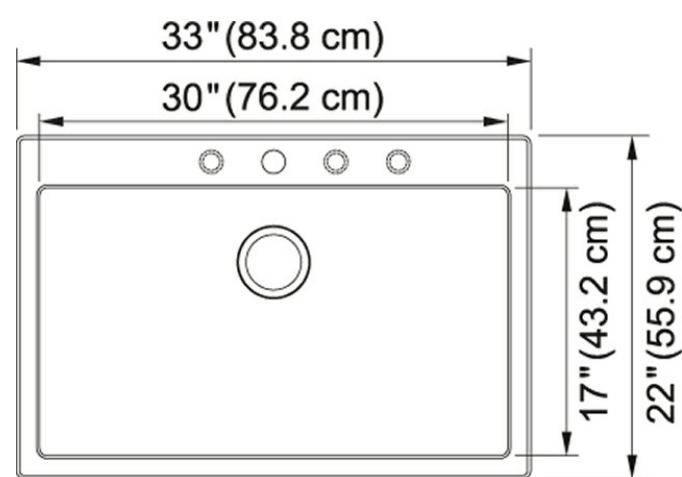

Primo DIG61091-WHT Granite White

Sleek aesthetics and plenty of prep space grace the Primo sink, as well as the durability every kitchen needs. The deep 9" sink allows for easy, splash-free washing of the large dishes found in every chef's kitchen.

Product Picture

Product Dimensions

Length overall	33"
Width overall	22"
Depth Overall	9"
Length of large bowl	30"
Width of large bowl	17 1/4"
Depth of large bowl	9"
Minimum Cabinet Size	36"

Technical Drawing