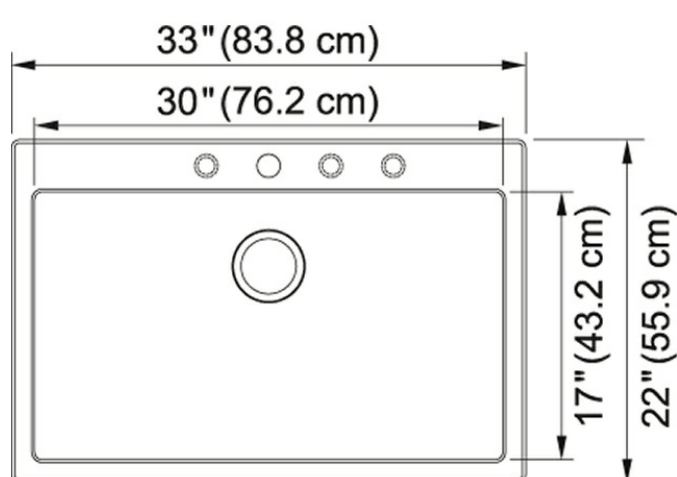

Product Picture

Technical Drawing

Product Dimensions

Length overall	33"
Width overall	22"
Depth Overall	9"
Length of large bowl	30"
Width of large bowl	17 1/4"
Depth of large bowl	9"
Minimum Cabinet Size	36"