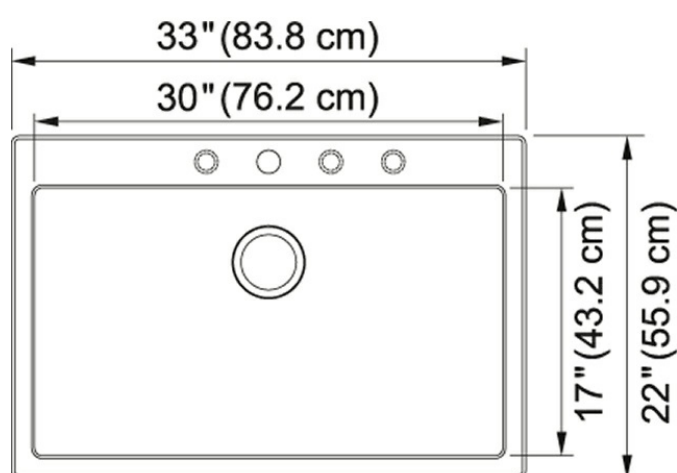

Product Picture

Technical Drawing

Product Dimensions

Length overall	33"
Width overall	22"
Depth Overall	9"
Length of large bowl	30"
Width of large bowl	17 1/4"
Depth of large bowl	9"
Minimum Cabinet Size	36"