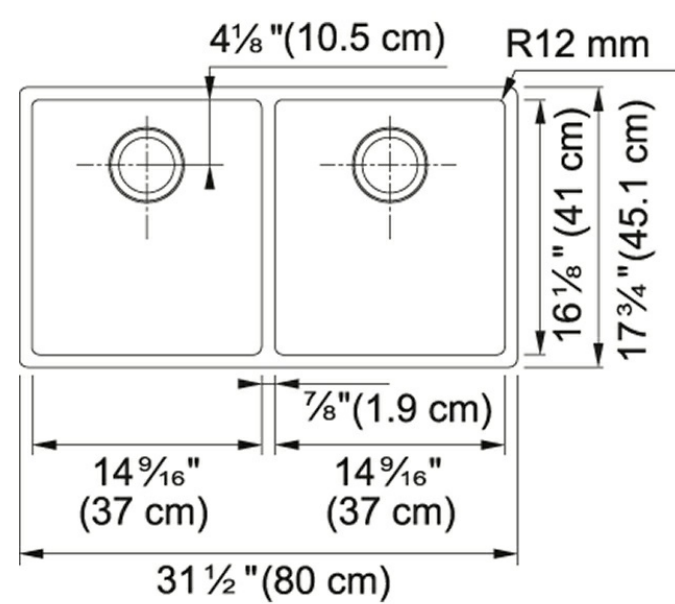

Product Picture

Technical Drawing

Product Dimensions

Length overall	31 1/2"
Width overall	17 3/4"
Depth Overall	9"
Length of large bowl	14 9/16"
Width of large bowl	16 1/8"
Depth of large bowl	9"
Length of small bowl	14 9/16"
Width of small bowl	16 1/8"
Depth of small bowl	9"
Minimum Cabinet Size	36"