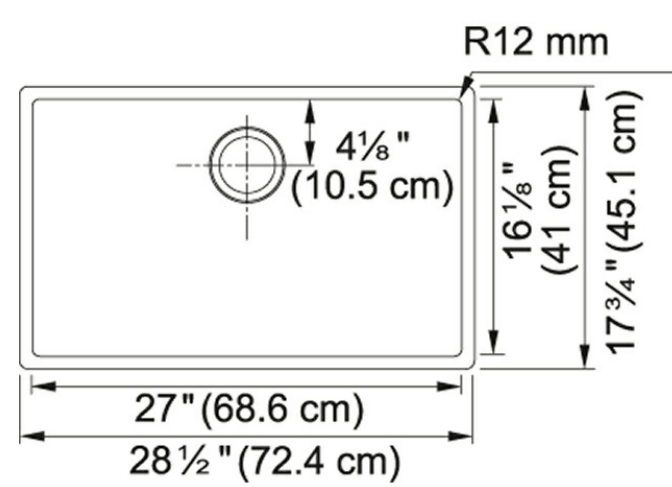

Product Picture

Product Dimensions

Length overall	28 1/2"
Width overall	17 3/4"
Depth Overall	9"
Length of large bowl	27"
Width of large bowl	16 1/8"
Depth of large bowl	9"
Minimum Cabinet Size	33"

Technical Drawing