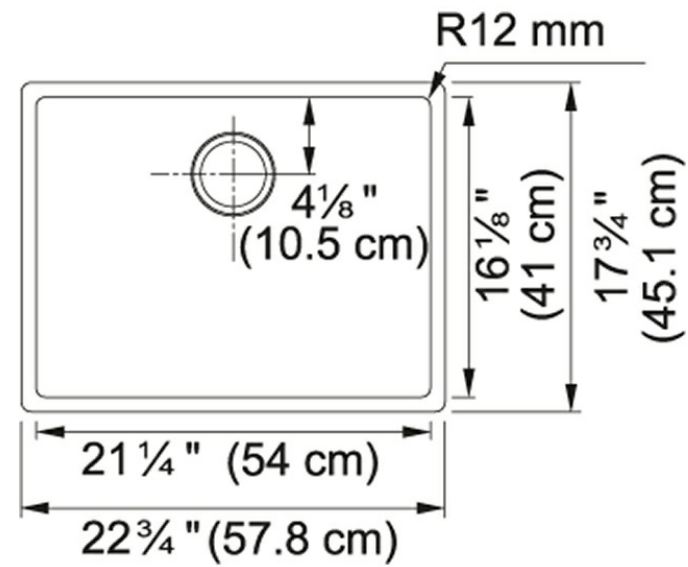

Product Picture

Technical Drawing

Product Dimensions

Length overall	22 3/4"
Width overall	17 3/4"
Depth Overall	9"
Length of large bowl	21 1/4"
Width of large bowl	16 1/8"
Depth of large bowl	9"
Minimum Cabinet Size	27"