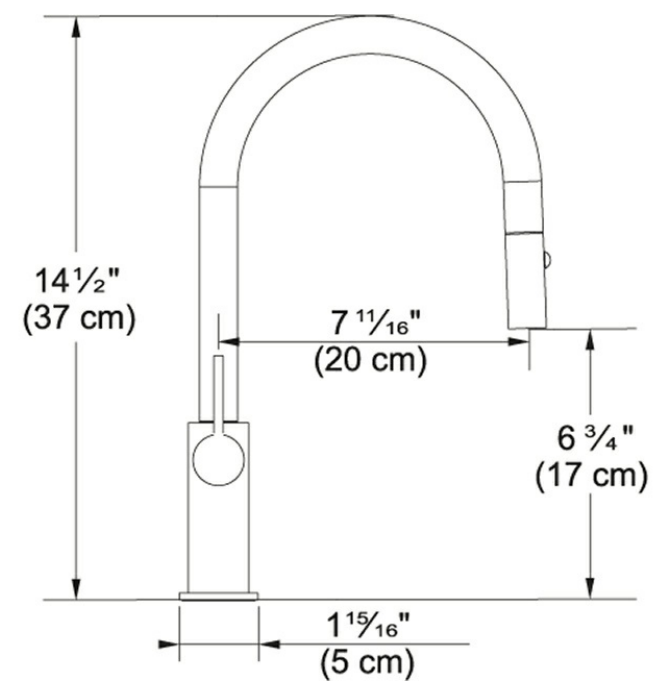

Product Picture

Technical Drawing

Product Information

Version	Arc Spout
Spray Type	Full and Needle Spray
Faucet Operation	Side Lever
Flow Rate	1.75 gpm
Cartridge	Ceramic Cartridge
Where to buy	Showroom
Countertop hole diameter	1 3/8"