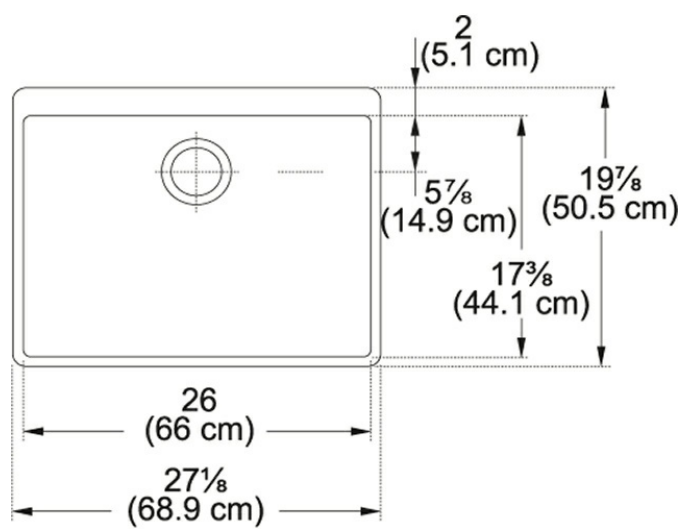

Product Picture

Technical Drawing

Product Dimensions

Length overall	27 1/8"
Width overall	19 7/8"
Depth Overall	7 7/8"
Length of large bowl	26"
Width of large bowl	17 3/8"
Depth of large bowl	7 1/8"
Minimum Cabinet Size	30"

General Information

Type of Material	Fireclay
Number of Bowls	1
Installation Clips	No
Cut-Out Template	No
Where to buy	Showroom

Article Numbers

FUN#	130.0066.200
US Part Number	MHK110-28WH