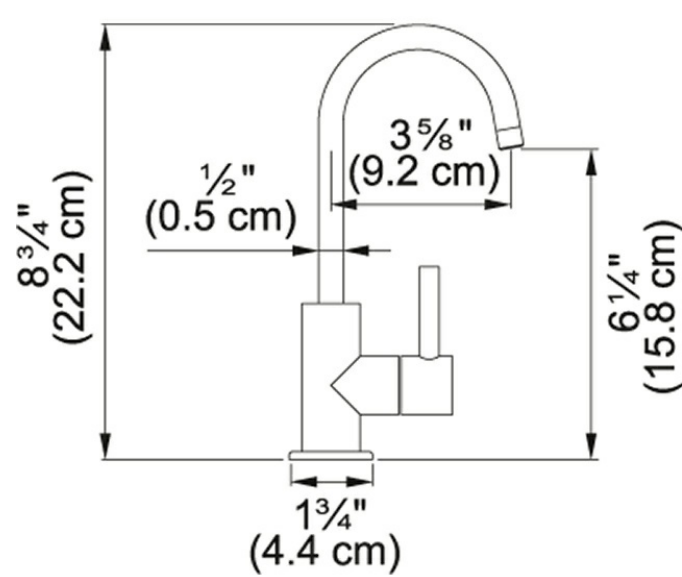

Product Picture

Technical Drawing

Product Information

Version	Cold Water Dispenser
Flow Rate	0.5 gpm
Spray Type	Stream
Faucet Operation	Single Lever
Spout Swivel Range	360 °
Where to buy	Showroom
Countertop hole diameter	1 3/8"

Article Numbers

FUN#	120.0355.508
US Part Number	DW13050