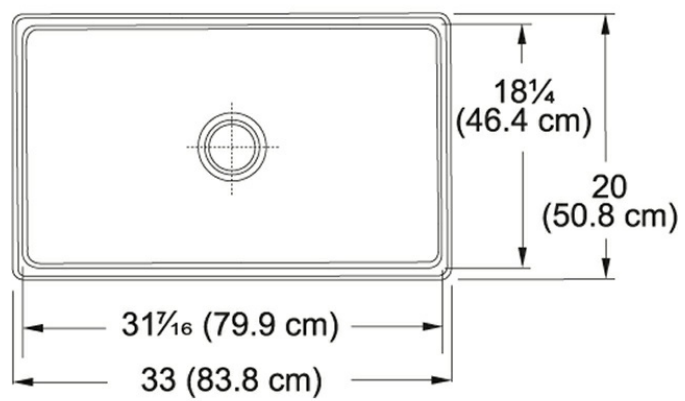

Technical Drawing