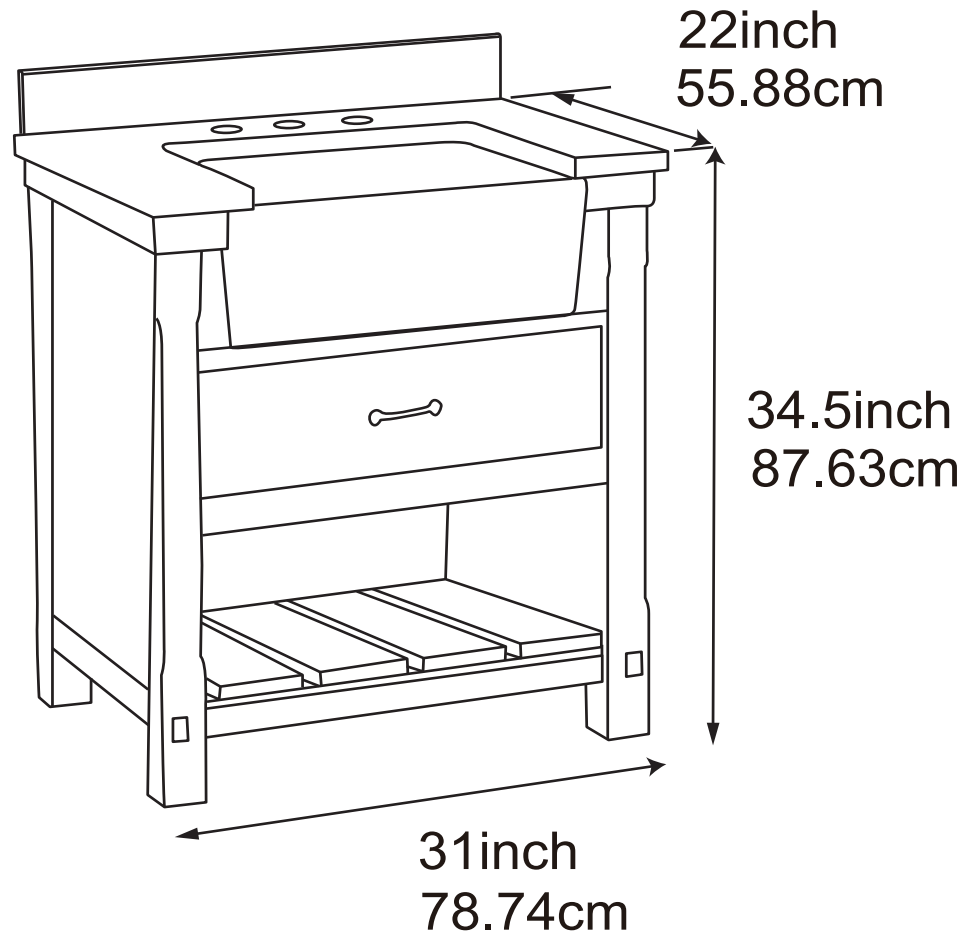

Diagrams with Dimensions

Specification:

1. Material: Plywood and Poplar.
2. Finish: Dove White/Navy Blue.
3. Hardware: Dove White, Matte Black finished (1 pc);
Navy Blue, Antique Bronze finished(1 pc).
4. Slides: Soft closing, Full extension guide(1 set)
5. Doors: N/A.
6. Drawer Boxes: 1 drawer;
Poplar wood;
Clean color;
Dovetail.
7. Hinge: N/A.
8. Vanity top:
Material:Authentic Italian Carrara marble countertop.
Thickness: 1";
4-inch back splash included;
Pre-drilled 8-inch widespread faucet holes.
9. Sink: Drop in sink (1 pc).
10. The tolerance is + / - 1/5".