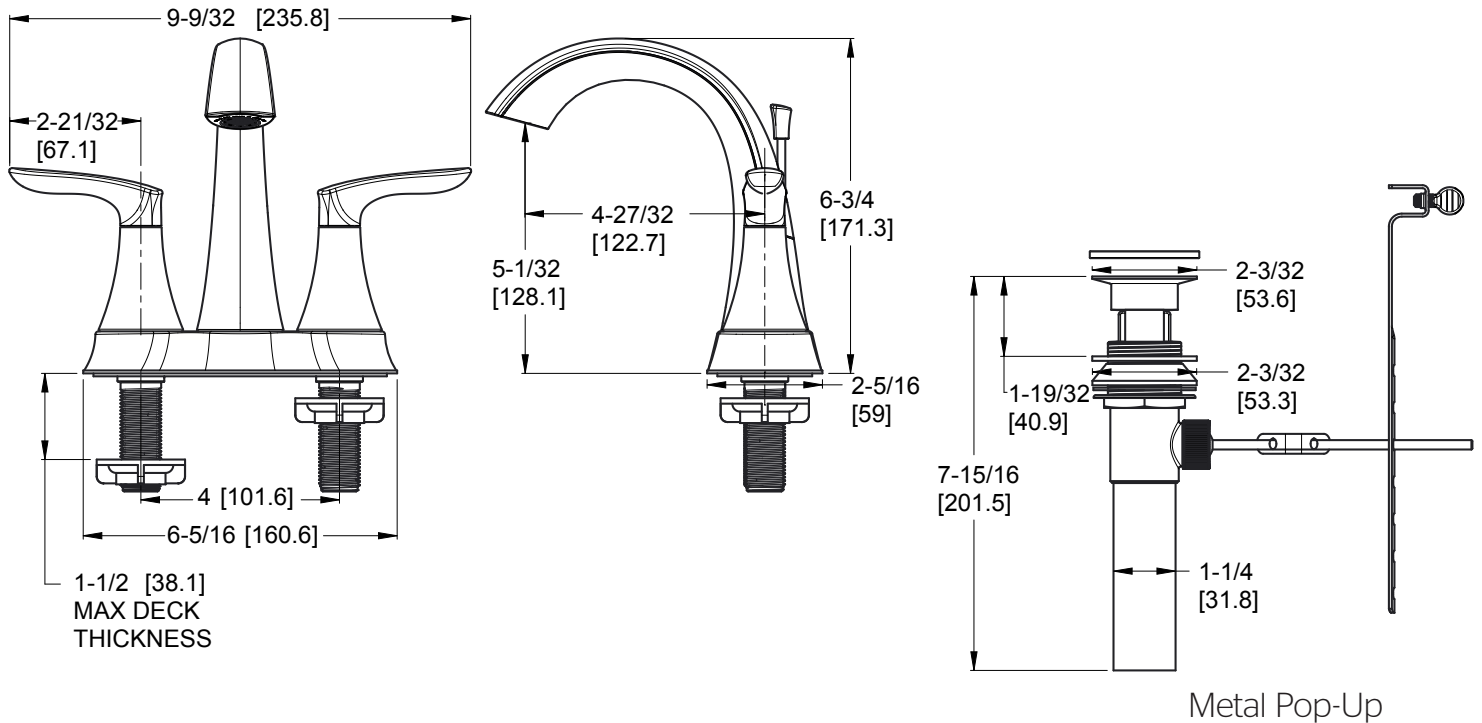

4" Centerset Lavatory Faucet

- LG48-WROC Finish(C)
- LG48-WROK Finish(K)
- LG48-WROY Finish(Y)

Specifications

Features

- 1.2 GPM Flow Rate
- All Metal Construction
- Fixed Hubs
- Metal Pop Up Drain Included
- TiteSeal™ Deckplate
- PVD Finish
- Pforever Seal Ceramic Disc Valves
- Pforever Warranty®

Code Compliance

Pfister products are designed and manufactured in compliance with the following standards and codes:

- IAPMO Certified
- CSA B125 Certified
- ASME A112.18.1
- NSF 61/9 Annex G (Low lead)
- Cal Green Compliant
- CEC Compliant
- EPA WaterSense Certification 1.2 gpm, 4.5 L/Min
- ADA Compliant-ANSI A117.1 (Lever handles only)

Dimensions

Ø1 Min to Ø1-1/2 Max. Deck Hole Openings