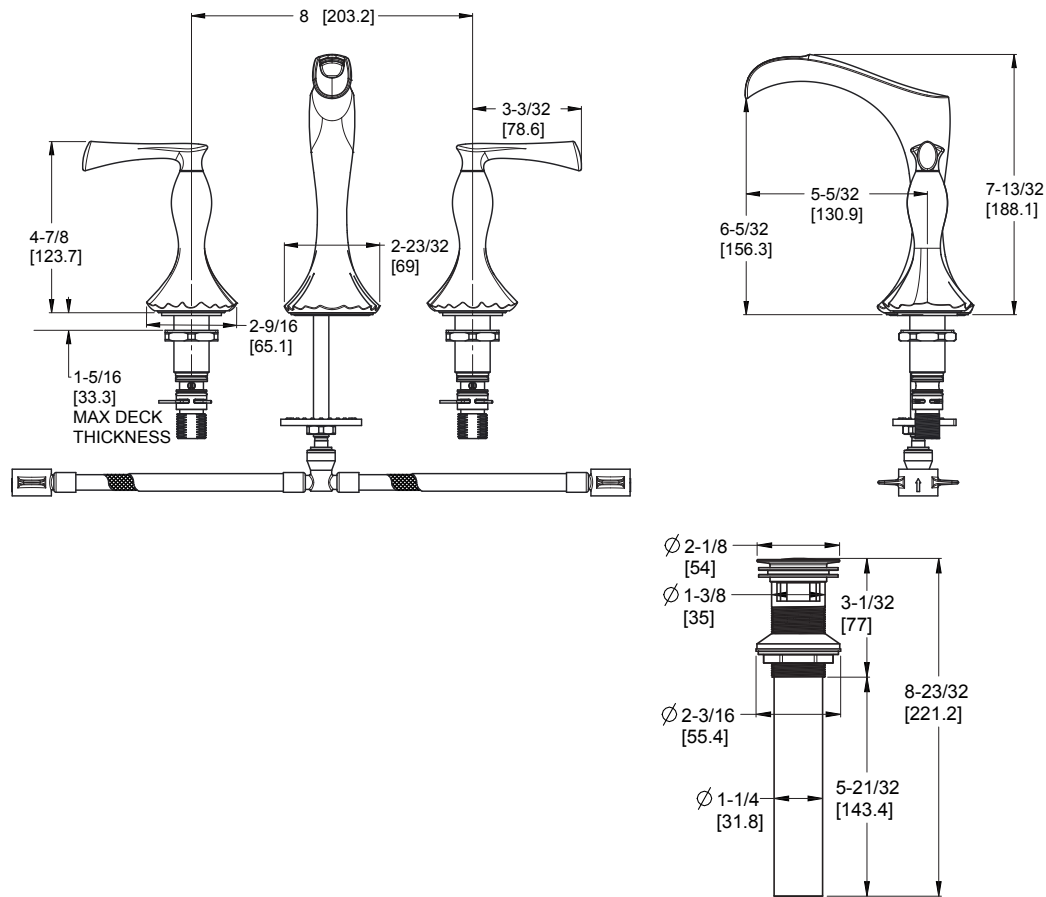

8"-15" Widespread Lavatory Faucet

- LG49-RH1C Finish(C)
- LG49-RH1K Finish(K)
- LG49-RH1B Finish(B)
- LG49-RH1BG Finish(BG)

Specifications

- Two-Handle
- 3-Hole Installation
- Pforever Seal

Features

- 1.2 GPM Flow Rate
- 1/4 Turn Brass Cartridge
- Includes All Metal Push & Seal™
- Peekaboo Trough Spout
- Pforever Seal Ceramic Disc Valves
- Pforever Warranty®

Code Compliance

Pfister products are designed and manufactured in compliance with the following standards and codes:

- IAPMO Certified
- CSA B125 Certified
- ASME A112.18.1
- NSF 61/9 Annex G (Low lead)
- Cal Green Compliant
- CEC Compliant
- EPA WaterSense Certification 1.2 gpm, 4.5L/Min
- ADA Compliant-ANSI A117.1 (Lever handles only)

Dimensions

Ø1-1/4 Min to Ø1-1/2 Max. Deck Hole Openings

Push & Seal™