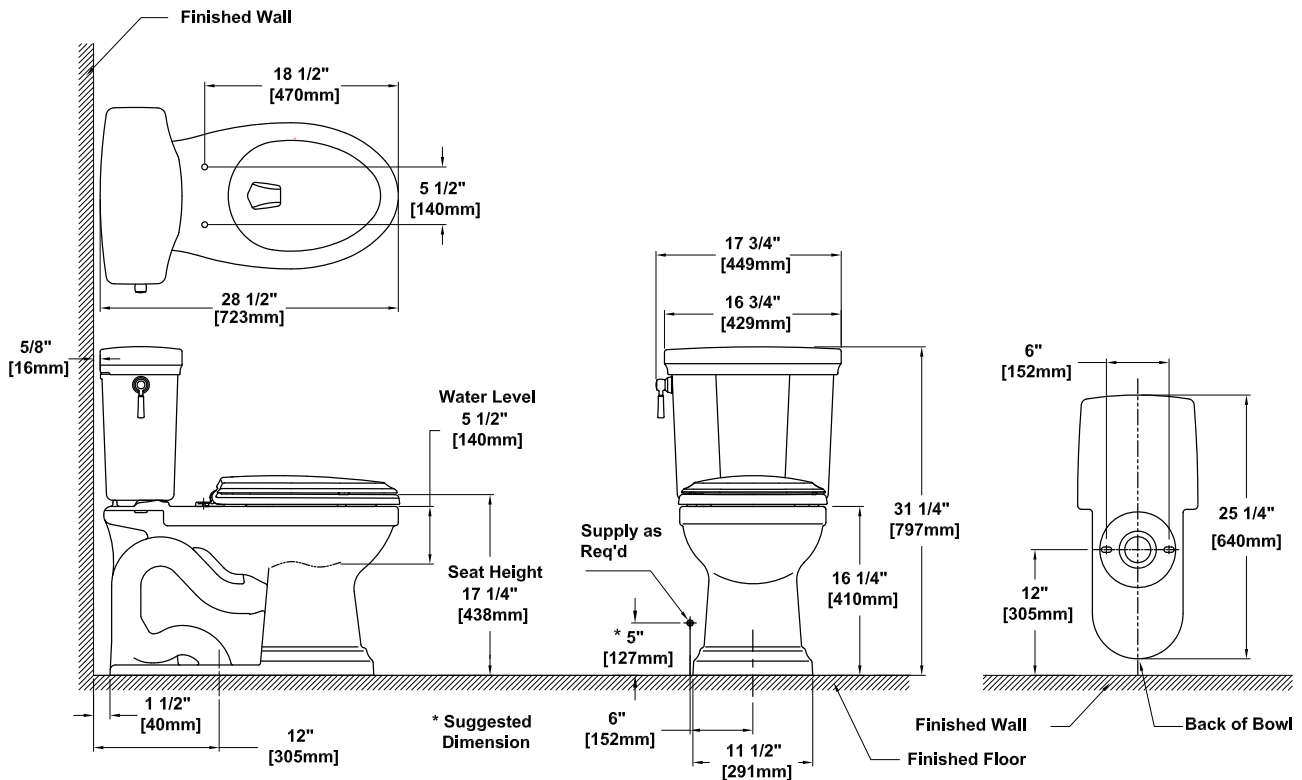

COLORS/FINISHES

- Standard
 - #01 Cotton
 - #03 Bone
 - #11 Colonial White
 - #12 Sedona Beige
 - #51 Ebony (without CEFIONTECT)

PRODUCT SPECIFICATION

The two-piece high-efficiency Tornado Flush system toilet shall be 1.28GPF/4.8LPF. Toilet shall have high-profile tank, elongated front bowl and chrome trip lever. Toilet shall be universal height and ADA compliant when approached from trip lever side. CST404CEFG model shall have CEFIONTECT ceramic glaze. Toilet shall be TOTO Model CST404CEF_____.

CST404CEF(G)

Promenade® II Close Coupled Toilet, 1.28GPF

SPECIFICATIONS

Water Use	1.28 GPF/4.8LPF
Flush System	Tornado Flush
Min. Water Pressure	8 psi (static)
Water Surface	9" x 6-3/4"
Trap Diameter	2-1/8"
Rough-in	12"
Trap Seal	2-1/4"
Warranty	One Year Limited Warranty
Material	Vitreous china
Shipping Weight	C404CUF(G) - 60 lbs ST403E - 31.5 lbs
Shipping Dimensions	C404CUF(G) 29-3/4"L x 14-3/4"W ¹ x 12"W ² x 17-1/2"H ST403E 18"L x 9"W x 16"H

INSTALLATION NOTES

Back-to-Back Toilet Installations:

TOTO recommends the use of a nationally listed, double sanitary tee-wye only, in vertical waste stacks, in accordance with the stipulations noted in the majority of nationally recognized plumbing codes.

DIMENSIONS

TOTO

These dimensions and specifications are subject to change without notice