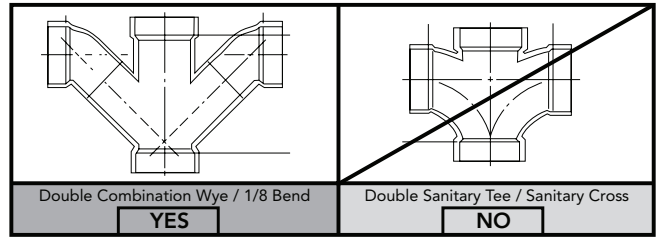

CST404CEF(G)

Promenade® II Close Coupled Toilet, 1.28GPF

SPECIFICATIONS

Water Use	1.28 GPF/4.8LPF
Flush System	Tornado Flush
Min. Water Pressure	8 psi (static)
Water Surface	9" x 6-3/4"
Trap Diameter	2-1/8"
Rough-in	12"
Trap Seal	2-1/4"
Warranty	One Year Limited Warranty
Material	Vitreous china
Shipping Weight	C404CUF(G) - 60 lbs ST403E - 31.5 lbs
Shipping Dimensions	C404CUF(G) 29-3/4"L x 14-3/4"W ¹ x 12"W ² x 17-1/2"H ST403E 18"L x 9"W x 16"H

INSTALLATION NOTES

Back-to-Back Toilet Installations:

TOTO recommends the use of a nationally listed, double sanitary tee-wye only, in vertical waste stacks, in accordance with the stipulations noted in the majority of nationally recognized plumbing codes.

DIMENSIONS

TOTO

These dimensions and specifications are subject to change without notice