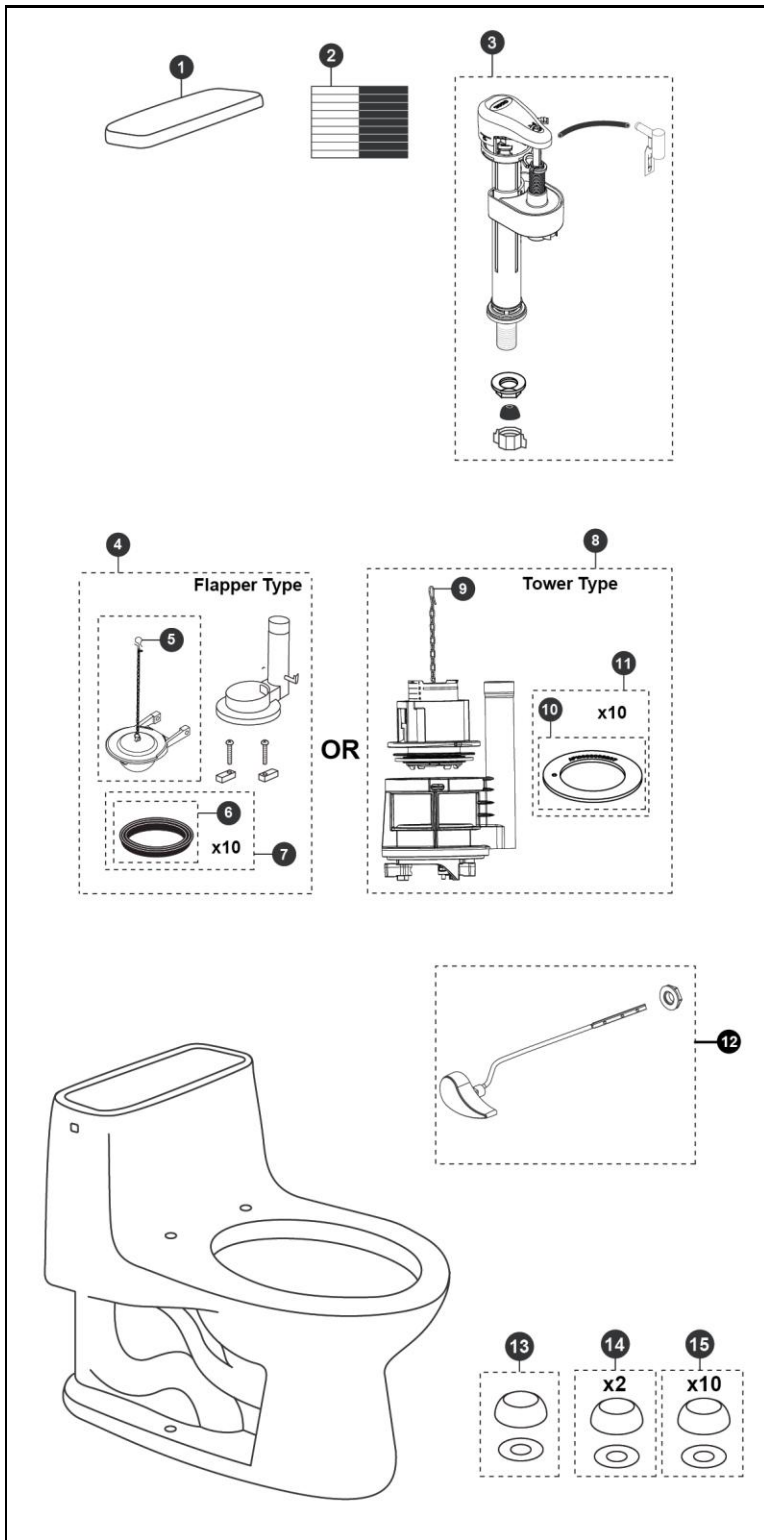

MS854114
CST854
CST854T

**Ultimate®
1.6 Gpf Toilet, Elongated
Power Gravity®, 12" Rough-In**

Item	Part	Description
1	TCU854CRP#01	Tank Lid w/ Velcro Tape - Cotton
	TCU854CRP#03	Tank Lid w/ Velcro Tape - Bone
	TCU854CRP#11	Tank Lid w/ Velcro Tape - Colonial White
	TCU854CRP#12	Tank Lid w/ Velcro Tape - Sedona Beige
2	THU107	Velcro Tape
3	TSU54A	Fill Valve
4	THU002Z	Flush Valve Assembly w/ Flapper
5	THU140S	Flapper w/ Chain
6	9BU002E	Flush Valve Gasket (1 piece)
7	THU097	Flush Valve Gasket (10 pieces)
8	THU460.15E-A	Drain Valve
9	THU460-A	Flush Tower
10	THU407	Seal Gasket (1 piece)
11	THU370	Seal Gasket (10 piece)
12	THU004#01	Trip Lever - Cotton
	THU004#03	Trip Lever - Bone
	THU004#11	Trip Lever - Colonial White
	THU004#12	Trip Lever - Sedona Beige
	THU004#CP	Trip Lever - Polished Chrome
	THU004#BN	Trip Lever - Brushed Nickel
	THU004#PN	Trip Lever - Polished Nickel
13	THU044#01	Bolt Cap - Cotton
	THU044#03	Bolt Cap - Bone
	THU044#11	Bolt Cap - Colonial White
	THU044#12	Bolt Cap - Sedona Beige
14	THU044S#01	Bolt Cap Set - Cotton (2 pieces)
	THU044S#03	Bolt Cap Set - Bone (2 pieces)
	THU044S#11	Bolt Cap Set - Colonial White (2 pieces)
	THU044S#12	Bolt Cap Set - Sedona Beige (2 pieces)
15	THU098#01	Bolt Cap Sets - Cotton (20 pieces)
	THU098#03	Bolt Cap Sets - Bone (20 pieces)
	THU098#11	Bolt Cap Sets - Colonial White (20 pieces)
	THU098#12	Bolt Cap Sets - Sedona Beige (20 pieces)

Note:

Product Number Explanations

One-Piece Toilet
 (MS) Toilet & Seat Combination
 (CST) Gravity Type Toilet
 (854) Toilet Model
 (114) Seat Model
 (T) Drain Valve Tower

Actual Product may vary slightly from illustration.