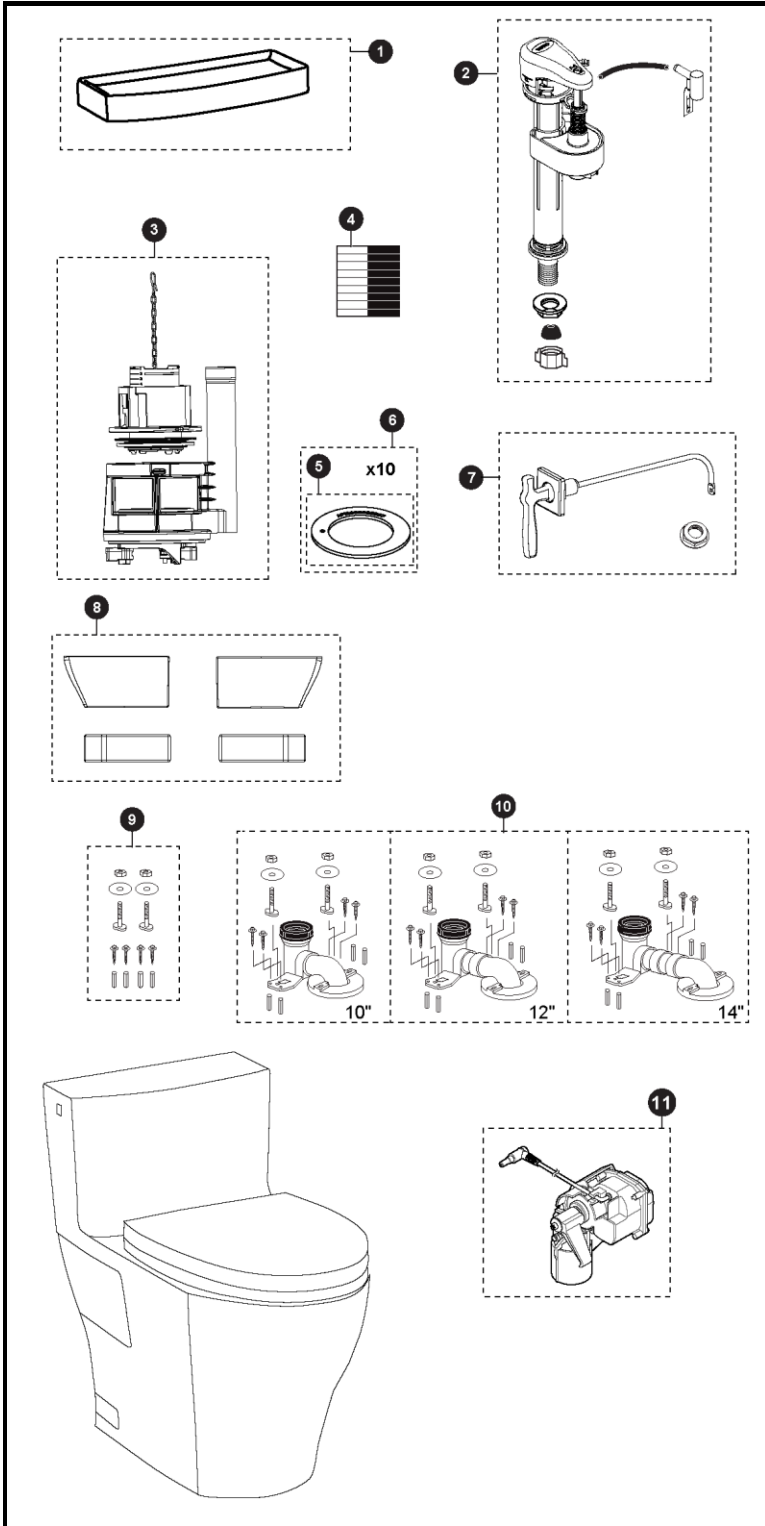

MS624124CEFG, MS624234CEFG, MW6243046CEFG(A) & MW6243056CEFG(A)

MS624124CEFG
CST624CEFGAT40
SS124

MS624234CEFG
CST624CEFGAT40
SS234

MW6243046CEFG(A)
CST624CEFGAT40
SW3046AT40

MW6243056CEFG(A)
CST624CEFGAT40
SW3056AT40

MS624124CEF
CST624CEFGAT40
SS124

Legato® WASHLET®+

**1.28Gpf Toilet, Elongated, Universal Height,
TORNADO FLUSH®, Unifit Rough-in,
(including CEFIONTECT® & Auto Flush)**

Item	Part	Description
1	TCU624CRE#01 TCU624CRE#03 TCU624CRE#11 TCU624CRE#12 TCU624CRE#51	Tank Lid - Cotton Tank Lid - Bone Tank Lid - Colonial White Tank Lid - Sedona Beige Tank Lid - Ebony
2	TSU51A	Fill Valve
3	THU780-A	Flush Valve
4	THU234	Velcro Tape
5	THU407	Seal Gasket (1 piece)
6	THU370	Seal Gasket (10 piece)
7	THU312#CP THU312#BN THU312#PN	Trip Lever - Chrome Plated Trip Lever - Brushed Nickel Trip Lever - Polished Nickel
8	THU344#01 THU344#03 THU344#11 THU344#12 THU344#51	Side Plates w/ Velcro Tape - Cotton Side Plates w/ Velcro Tape - Bone Side Plates w/ Velcro Tape - Colonial White Side Plates w/ Velcro Tape - Sedona Beige Side Plates w/ Velcro Tape - Ebony
9	THU020	UniFit Mounting Set
10	TSU03W.10R TSU03W.12R TSU03W.14R	UniFit - 10" Rough-in UniFit - 12" Rough-in UniFit - 14" Rough-in
11	THU767	Auto Flush unit for single flush

Note:

Product Number Explanations

One-piece Toilet

(MS) Toilet & Seat
(CST) Gravity type toilet
(MW) Toilet & Washlet
(624) Toilet Model
(124) Seat Model
(234) Seat Model

(C) TORNADO
FLUSH®
(E) 1.28gpf / 4.8Lpf
(F) Universal Height
(G) CEFIONTECT®
(A) Auto Flush
compatible
(T40) WASHLET®+