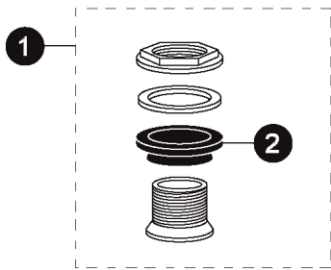

## Commercial Wall Mount, 1-1/2" Top and Back Inlet, 1.6gpf, 1.28gpf or 1.0gpf Toilet, Elongated (including CeFIONtect™)

Item	Part	Description
1	THU073R	Spud Kit
2	THU120R	Spud Gasket (10 pieces)
3	THU111	Retro-Fit Mounting bolt cap set (4 pieces)
4	THU448	Rubber washer kit (4 pieces)