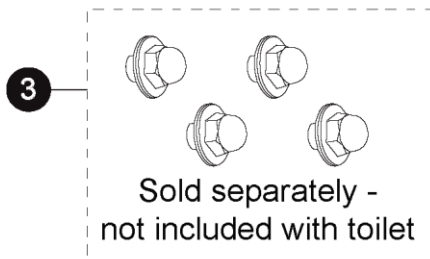

## Commercial Wall Mount, 1-1/2" Top and Back Inlet, 1.6gpf, 1.28gpf or 1.0gpf Toilet, Elongated (including CeFIONtect™)

Item	Part	Description
1	THU073R	Spud Kit
2	THU120R	Spud Gasket (10 pieces)
3	THU111	Retro-Fit Mounting bolt cap set (4 pieces)
4	THU448	Rubber washer kit (4 pieces)