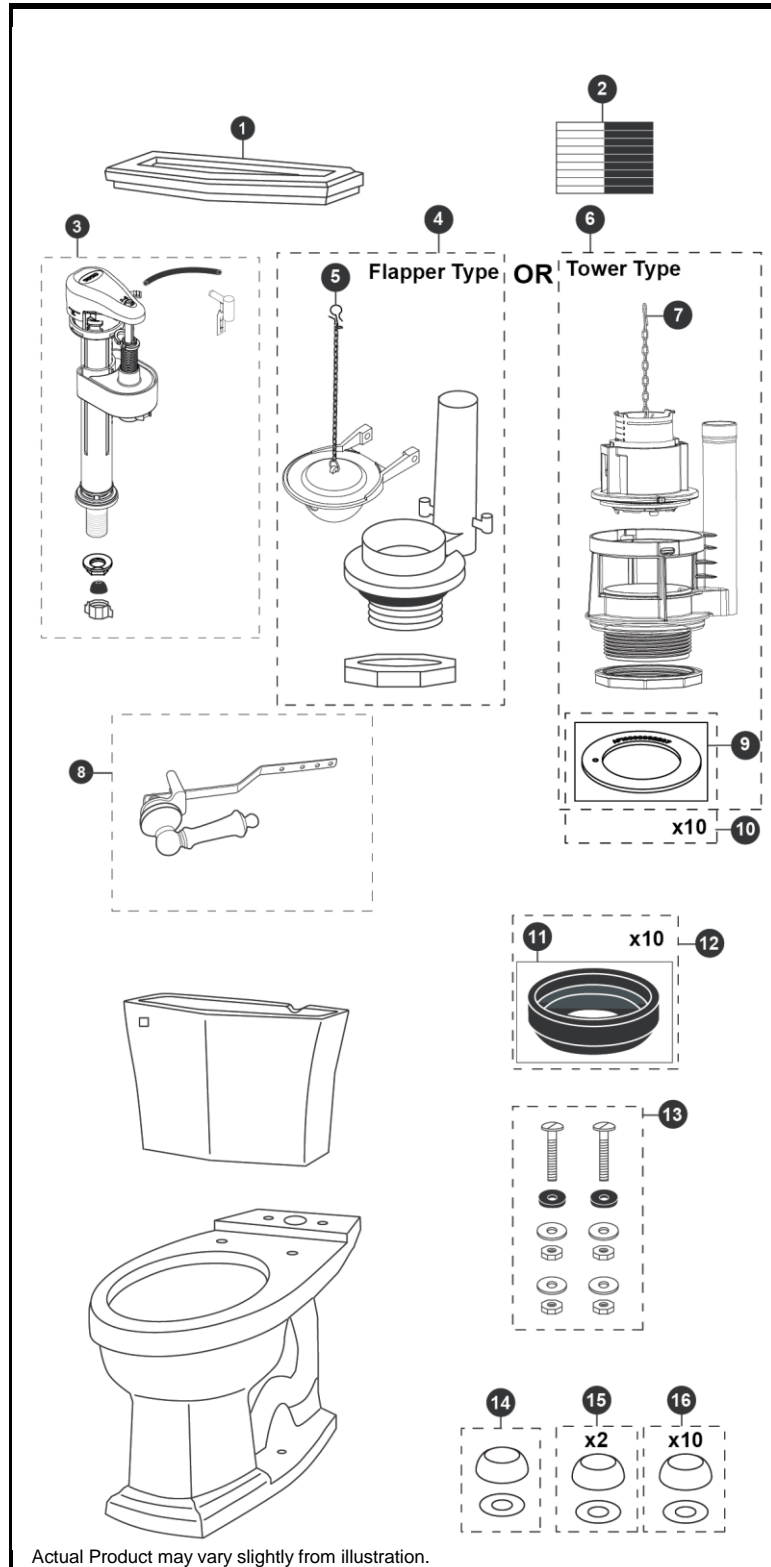

CST784EF
C784EF
ST784E

Clayton®
1.28 Gpf Toilet, Elongated,
E-Max®, 12" Rough-In,
Universal Height

Item	Part	Description
1	TCU784CR#01	Tank Lid w/ Velcro Tape - Cotton
	TCU784CR#03	Tank Lid w/ Velcro Tape - Bone
	TCU784CR#11	Tank Lid w/ Velcro Tape - Colonial White
	TCU784CR#12	Tank Lid w/ Velcro Tape - Sedona Beige
	TCU784CR#51	Tank Lid w/ Velcro Tape - Ebony
2	THU107	Velcro Tape
3	TSU53A	Fill Valve
4	THU252P-4A	Flush Valve
5	THU500S	Flapper w/ Chain
6	THU444.15E-A	Drain Valve for Tower Type
7	THU440-A	Flush Tower
8	THU148#01	Trip Lever - Cotton
	THU148#03	Trip Lever - Bone
	THU148#11	Trip Lever - Colonial White
	THU148#12	Trip Lever - Sedona Beige
	THU148#51	Trip Lever - Ebony
	THU148#CP	Trip Lever - Chrome Plated
	THU148#BN	Trip Lever - Brushed Nickel
	THU148#PN	Trip Lever - Polished Nickel
	THU148#RB	Trip Lever - Oil Rubbed Bronze
	THU148#SB	Trip Lever - Satin Brass
9	THU407	Seal Gasket (1 piece)
10	THU370	Seal Gasket (10 pieces)
11	9BU024E	3" Tank to Bowl Gasket
12	THU131	Tank to Bowl Gaskets (10 pieces)
13	TSU01D	Tank Mounting Kit
14	THU044#01	Bolt Cap Set - Cotton (1 set)
	THU044#03	Bolt Cap Set - Bone (1 set)
	THU044#11	Bolt Cap Set - Colonial White (1 set)
	THU044#12	Bolt Cap Set - Sedona Beige
	THU044#51	Bolt Cap Set - Ebony
15	THU044S#01	Bolt Cap Sets - Cotton (2 pieces)
	THU044S#03	Bolt Cap Sets - Bone (2 pieces)
	THU044S#11	Bolt Cap Sets - Colonial White (2 pieces)
	THU044S#12	Bolt Cap Sets - Sedona Beige (2 pieces)
	THU044S#51	Bolt Cap Sets - Ebony (2 pieces)
16	THU098#01	Bolt Cap Sets - Cotton (20 pieces)
	THU098#03	Bolt Cap Sets - Bone (20 pieces)
	THU098#11	Bolt Cap Sets - Colonial White (20 pieces)
	THU098#12	Bolt Cap Sets - Sedona Beige (20 pieces)
	THU098#51	Bolt Cap Sets - Ebony (20 pieces)

Note:

Product Number Explanations		
Two-Piece Toilet	Tank	Bowl
(CST) Gravity Type Toilet	(ST) Tank	(C) Bowl
(784) Model	(784) Model	(784) Model
(E) E-Max®	(E) E-Max®	(E) E-Max®
(F) Universal Height		(F) Universal Height