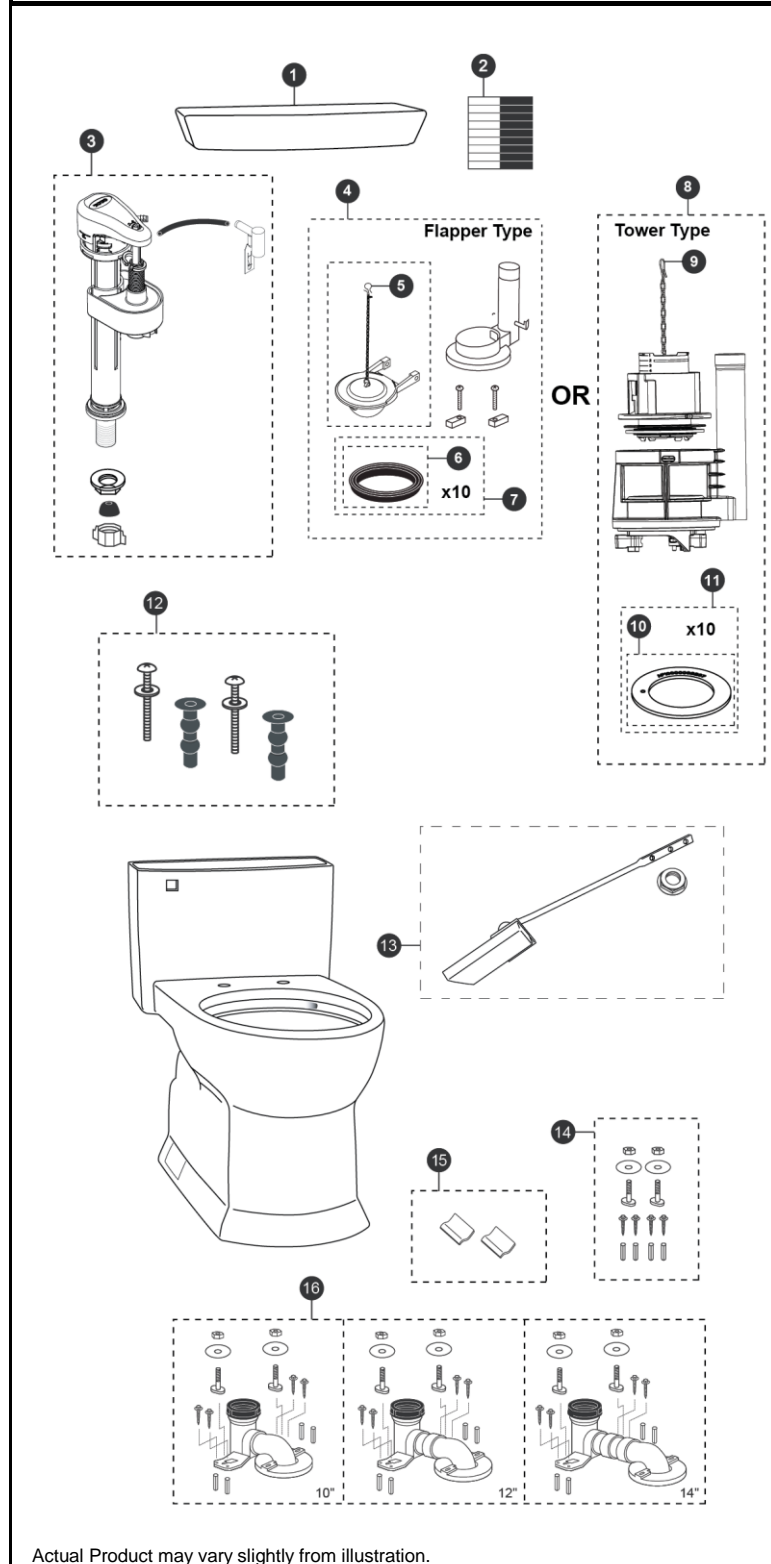

# MS964214CEFG

MS964214CEF  
CST964CEF  
CST964CEFT

MS964214CEFG  
CST964CEFG  
CST964CEFGT

## Eco Soirée® 1.28 Gpf Toilet, Elongated, Tornado Flush™, UniFit Rough-In Universal Height, (including CeFiONtect™)

Item	Part	Description
1	TCU964CRE#01	Tank Lid w/ Velcro Tape - Cotton
	TCU964CRE#03	Tank Lid w/ Velcro Tape - Bone
	TCU964CRE#11	Tank Lid w/ Velcro Tape - Colonial White
	TCU964CRE#12	Tank Lid w/ Velcro Tape - Sedona Beige
	TCU964CRE#51	Tank Lid w/ Velcro Tape - Ebony
2	THU107	Velcro Tape
3	TSU51A	Fill Valve
4	THU249P-2	Flush Valve Assembly
5	THU500S	Flapper w/ Chain
6	9BU002E	Flush Valve Gasket (1 piece)
7	THU097	Flush Valve Gaskets (10 pieces)
8	THU453.10C-A	Drain Valve
9	THU440-A	Flush Tower
10	THU407	Seal Gasket (1 piece)
11	THU370	Seal Gasket (10 piece)
12	THU651N	Top Mounting Seat Hardware
13	THU225#CP	Trip Lever - Chrome Plated
	THU225#BN	Trip Lever - Brushed Nickel
	THU225#PN	Trip Lever - Polished Nickel
14	THU020N	Rough-In Mounting Hardware Kit
15	TCU964CV#01	Cover Plate Set w/ Velcro Tape - Cotton
	TCU964CV#03	Cover Plate Set w/ Velcro Tape - Bone
	TCU964CV#11	Cover Plate Set w/ Velcro Tape - Colonial White
	TCU964CV#12	Cover Plate Set w/ Velcro Tape - Sedona Beige
	TCU964CV#51	Cover Plate Set w/ Velcro Tape - Ebony
16	TSU030W.10R	UniFit - 10" Rough-In
	TSU030W.12R	UniFit - 12" Rough-In
	TSU030W.14R	UniFit - 14" Rough-In

#### Colors

(#01) Cotton  
(#03) Bone  
(#11) Colonial White  
(#12) Sedona beige  
(#51) Ebony

Actual Product may vary slightly from illustration.