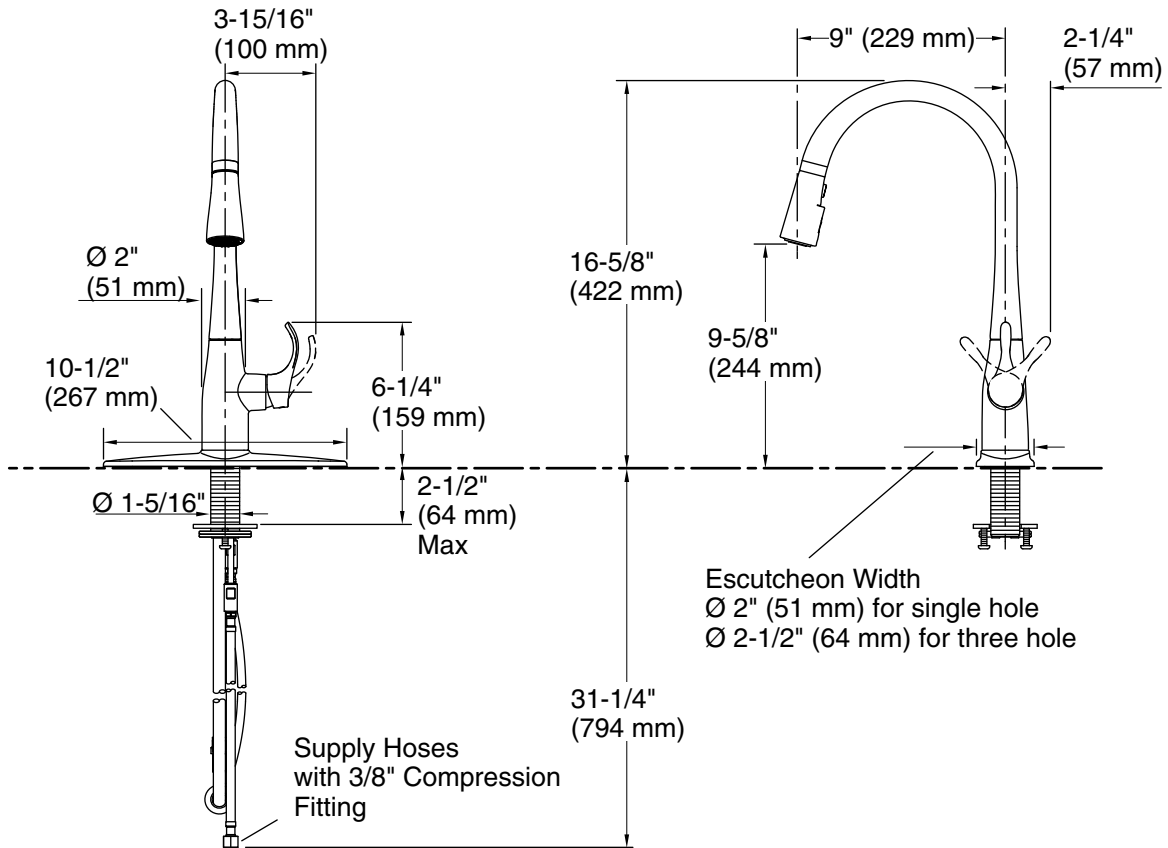

Optional Products/Accessories

1012715 Kitchen Faucet Deep Rough-In Kit

ADA **CSA B651**

Codes/Standards

ASME A112.18.1/CSA B125.1
 NSF/ANSI 61
 NSF/ANSI 372
 All applicable US Federal and State material regulations
 DOE - Energy Policy Act 1992
 California Energy Commission (CEC)
 ADA
 ICC/ANSI A117.1
 CSA B651

Technical Information

All product dimensions are nominal.

Notes

Install this product according to the installation guide.

ADA complaint for faucet handles only.

ADA, CSA B651 compliant when installed to the specific requirements of these regulations.