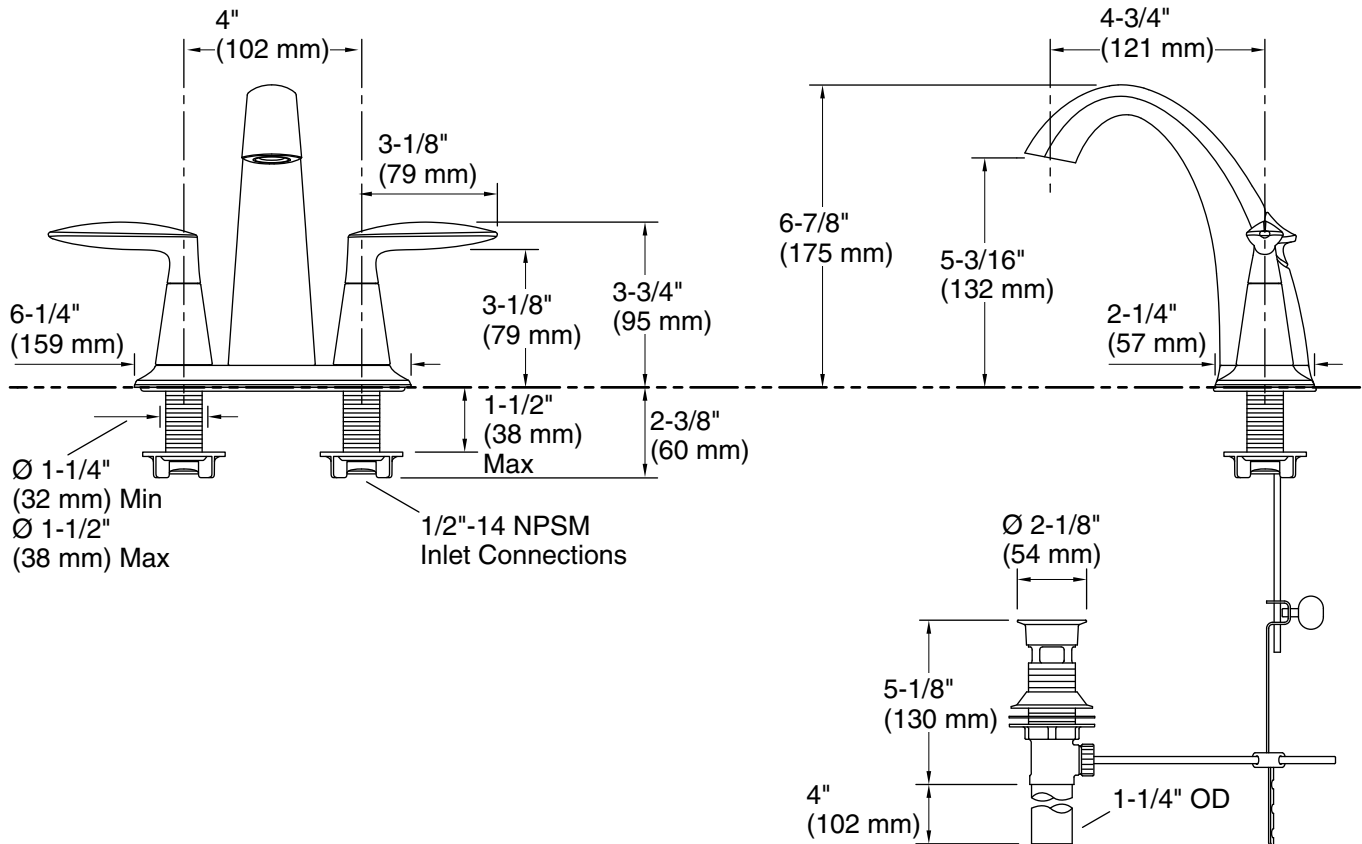

Features

- 5" (127 mm) spout reach.
- 1.2 gpm (4.5 lpm) maximum flow rate at 60 psi (4.14 bar).
- KOHLER ceramic disc valves exceed industry longevity standards for a lifetime of durable performance.
- Two-handle centerset faucet for 4" (102 mm) centers.
- Includes metal pop-up drain with 1-1/4" tailpiece.
- Reversible quarter-turn washerless ceramic disc valves.
- Coordinates with Alteo faucets, accessories, and showering components to complete your bathroom.

Material

- Premium metal construction for durability and reliability.
- KOHLER finishes resist corrosion and tarnishing.

Installation

- For 4" (102 mm) centers.
- Deck-mount.

Recommended Products/Accessories

Technical Information

All product dimensions are nominal.

Faucet:

Flow rate: 1.2 gal/min (4.5 l/min)

Pressure: 60 psi (4.1 bar)

Drain included: Yes

Spout:

Spout reach: 4-3/4" (121 mm)