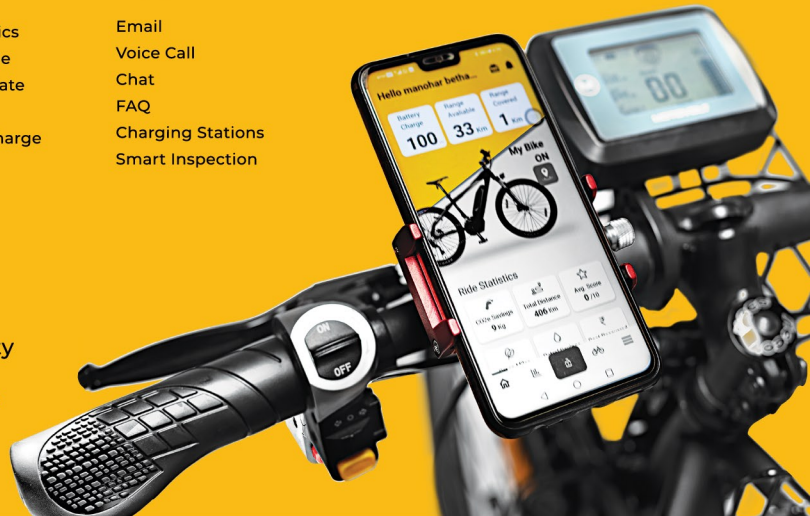

Performance

- Range Covered
- Total Distance
- Average Ride Score

Savings

- Petrol Savings
- Cost Recovered (%)

Community

- News & Events
- Green Miles

HUM

Available in 4 colours