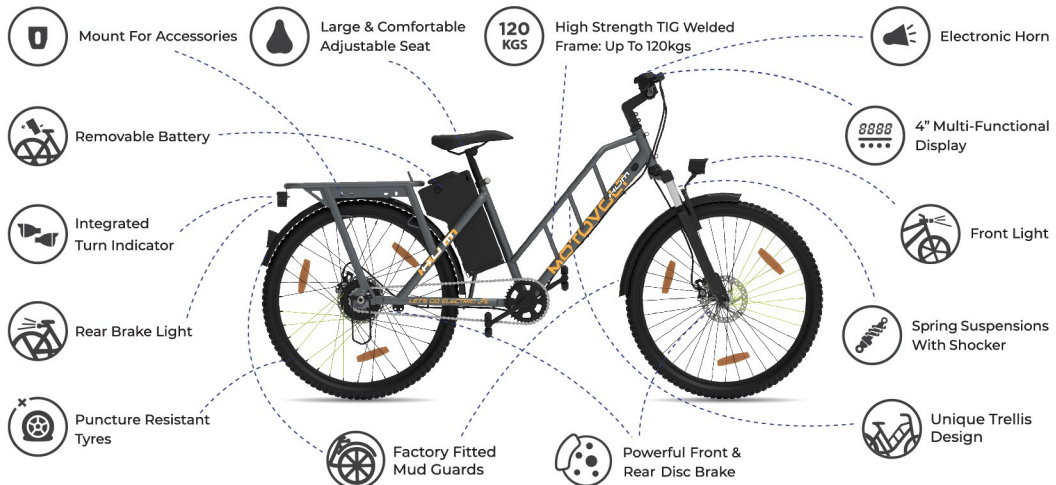

HUM – unique features

*Accessories compatible