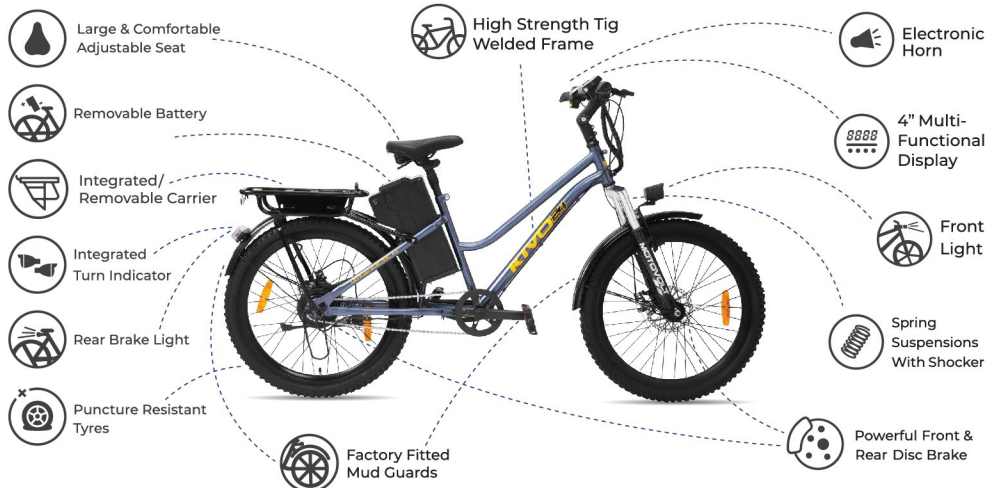

KIVO 24 – unique features

*Accessories compatible