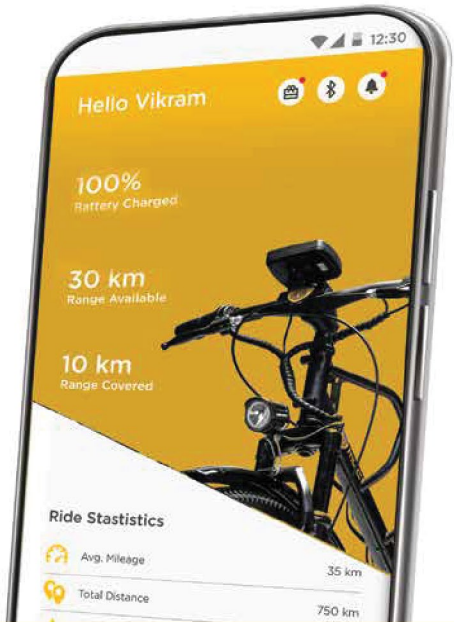

***INDIA'S FIRST FLEET OF
SMART E-CYCLES***

Motovolt App

A one-stop smart solution that elevates your riding experience.

Download and activate the Motovolt App on your smartphone and sync it with your e-cycle.

Available on

*Features may change in future

Safety

- Find My E-bike
- Vehicle Theft
- Lock My E-bike
- Geo Fence

Ride Info

- Speedometer
- Time Elapsed
- Avg. Speed
- Max Speed
- Power Mode
- My Rides
- Ride Planner