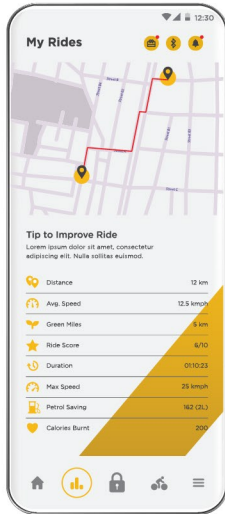

***INDIA'S FIRST FLEET OF
SMART E-CYCLES***

Motovolt App

A one-stop smart solution that elevates your riding experience.

Download and activate the Motovolt App on your smartphone and sync it with your e-cycle.

Available on

*Features may change in future

Safety

- Find My E-bike
- Vehicle Theft
- Lock My E-bike
- Geo Fence

Ride Info

- Speedometer
- Time Elapsed
- Avg. Speed
- Max Speed
- Power Mode
- My Rides
- Ride Planner