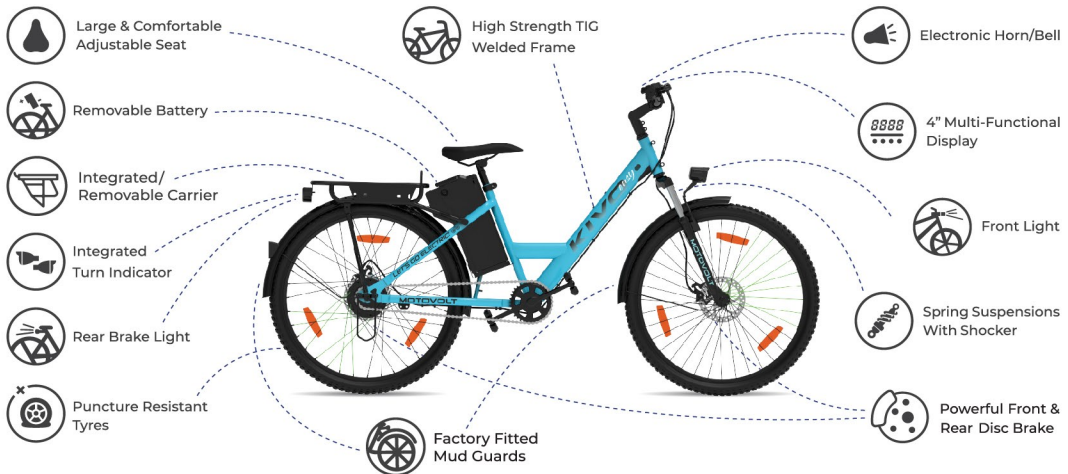

KIVO EASY

Available in 3 colours

● Aqua Blue

● Neon Satin

● Pink

KIVO EASY specifications

Frame	Steel	Battery Type	Li-ion	Noise	≤ 63 db
Exterior Dimension (L*W*H) (in mm)	1850*645*1010	Battery-Removable/Fixed	Removable	Brake Type	Disc Brake (Front and Rear)
Net Weight (Kg)	23 Kg	Travel Range on Full Charge	30 to 105 Km*	Seat Type	Flip Type & Adjustable
Rated Capacity	≤ 110 Kg	Rated Voltage	36 V	Tyre Size	26"-2.10"
Max Speed	25 Kmph	Motor Type	BLDC	Tyre Air Pressure	30-60 Psi
Acceleration	<9 sec (0-25 Kmph)	Wheels	26"	Suspension	Spring Operated (Front)
Battery Capacity	216wh, 432wh, 576wh	Gradient Capacity	7°	Variants	Basic, STD, SMT, SMT+

*Depends on battery capacity and riding mode

KIVO EASY – unique features

*Accessories compatible

KIVO 24

Available in 4 colours

● Neon Blue

● Carbon Gray

● Pink