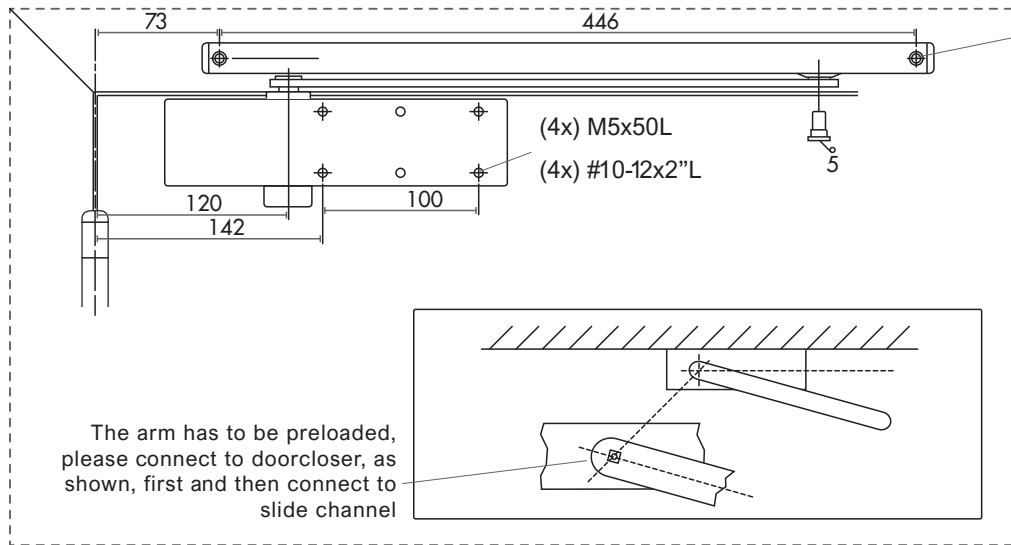

# QS920

FITTING INSTRUCTIONS - OPENING UP TO 135°

(2x) M5x50L  
(2x) #10-12x2" L

(2x) M5x50L  
(2x) #10-12x2" L

(2x) M5x50L  
(2x) #10-12x2" L