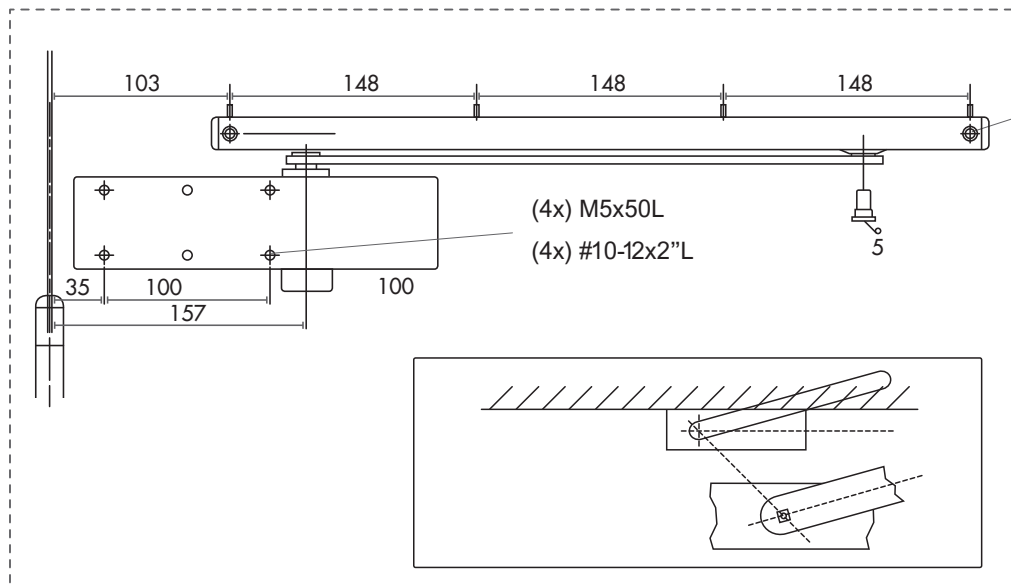

# QS920

FITTING INSTRUCTIONS - OPENING UP TO 135°

(2x) M5x50L  
(2x) #10-12x2" L

(2x) M5x50L  
(2x) #10-12x2" L

(2x) M5x50L  
(2x) #10-12x2" L