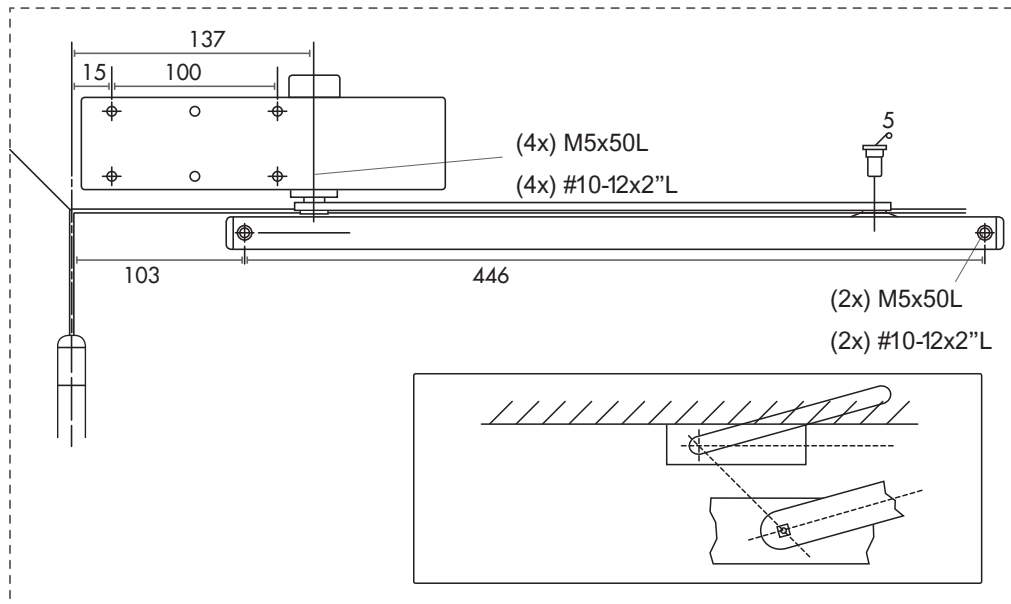

# QS920

FITTING INSTRUCTIONS - OPENING UP TO 135°

(2x) M5x50L  
(2x) #10-12x2" L

(2x) M5x50L  
(2x) #10-12x2" L

(2x) M5x50L  
(2x) #10-12x2" L