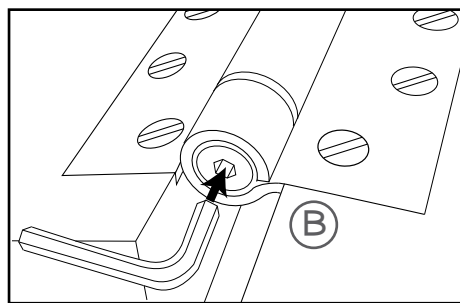

QS4439

Single action self- closing hinge

Loosen grub screw **A**
Attach hinge to door

Tighten spring to required strength

While holding allen key **B**
tighten grub screw **A**

QS4439

Single action self-closing hinge

Grade 304 stainless steel

Four speed adjustment

100x75x3mm

Doors up to 40kgs