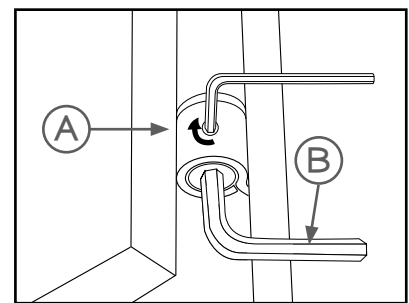

QS4439

Single action self- closing hinge

Loosen grub screw **A**
Attach hinge to door

Tighten spring to required strength

While holding allen key **B**
tighten grub screw **A**

QS4439

Single action self-closing hinge

Grade 304 stainless steel

Four speed adjustment

100x75x3mm

Doors up to 40kgs