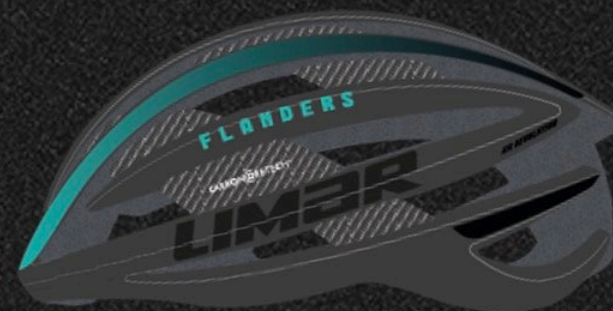

### **Which models are available for customization?**

The whole AIR REVOLUTION range in all available colours, TONALE, DELTA, ETNA. Other models on request. Discover all models on [us.limar.com](https://us.limar.com)

How it works:

1. Choose the model

2. LIMAR will add the combination of colours or graphics you prefer, the logo of your team and / or the name of the cyclist if you wish.

The decals material is a transparent foil for UV printing with a thickness of about 100 microns.