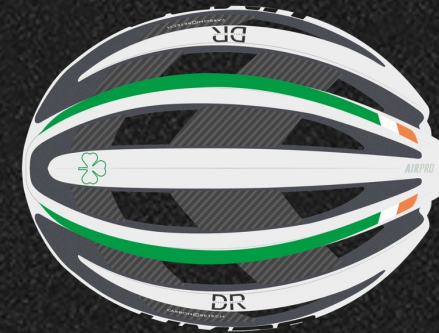

MY LIMAR CLUB