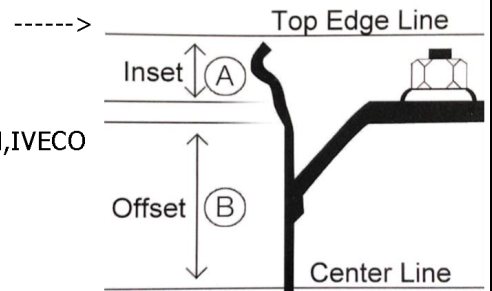

19	ZC-WC-72212-135	72212F-135 22.5" Front Wheel 前轮 螺母10 Lugnuts 侧孔10 HandHoles 中心距 PCD:φ335 高25 适用车型 Applicable models FOR 22.5"X11.75"	22.5" S/S Super single 10HandHoles PCD: Φ335 offset:135mm inset: 25mm Applicable models for 22.5*11.75 Volvo,Scania Benz,MAN, IVECO,DAF,Renault	

THREE STYLES INTRODUCTION,SEE THE DETAILS AS FOLLOWED

SUPER SINGLE WHEEL PROFILE

ITEM NO.	WHEEL SIZE	OFFSET	INSET	APPLICATION
72212F-120	22.5*11.75	120MM	40MM	VOLVO,M-BENZ,MAN,IVECO
72212F-130	22.5*11.75	130MM	30MM	DAF,RENAULT
72212F-135	22.5*11.75	135MM	25MM	SCANIA,IVECO

20	ZC-WC-64122S	64122S 22.5" Front Wheel 前轮 螺母10 Lugnuts 侧孔10 HandHoles 中心距 PCD:φ285/335 适用车型 Applicable models 皮卡 巴士 ALL TRUCK & BUS	22.5"S/S wheel cover with closed 10Lugnuts 10HandHoles PCD: Φ285/335	
21	ZC-WC-64122SB	64122SB 22.5" Front Wheel 前轮 螺母10 Lugnuts 侧孔10 HandHoles 中心距 PCD:φ285/335 适用车型 Applicable models 皮卡 巴士 ALL TRUCK & BUS	22.5"S/S wheel cover with open 10Lugnuts 10HandHoles PCD: Φ285/335